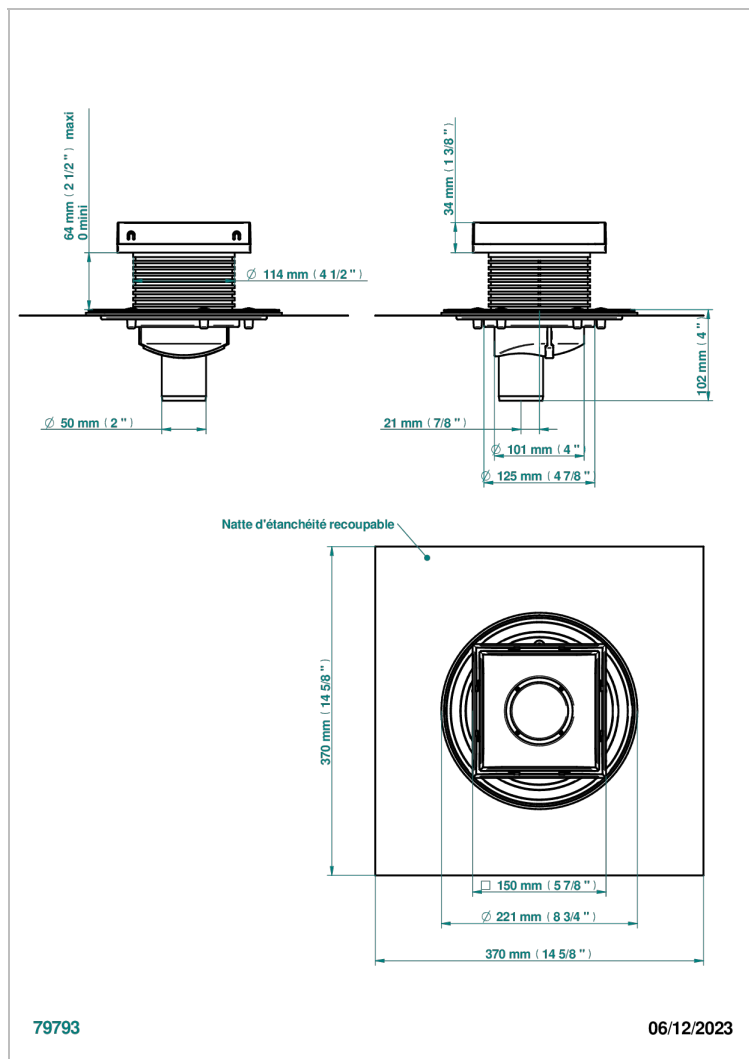

# COLLECTION GENEVE

B8C-763B150B50

THG<sup>®</sup>  
PARIS

Square Stainless Steel shower drain 150 mm, with bottom outlet D50mm, Grid for tiling

## CARACTERÍSTICAS

- Collection Genève
- Square Stainless Steel shower drain 150 mm, with bottom outlet D50mm, Grid for tiling