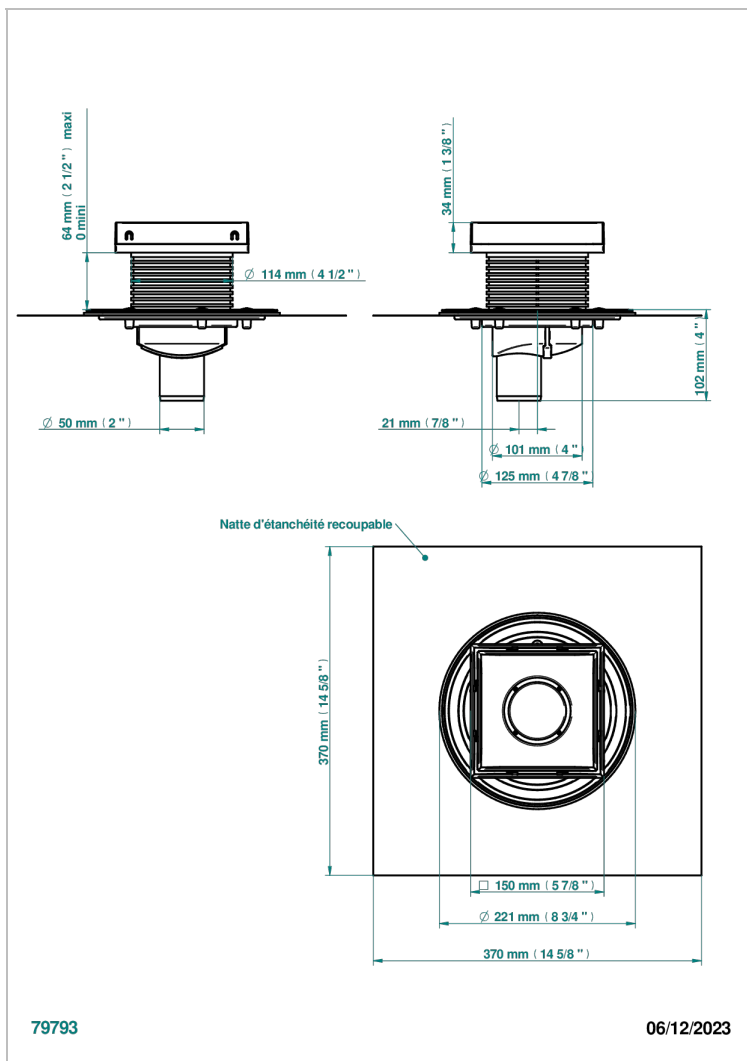

COLLECTION GENEVE

B8C-763B150B50

THG[®]
PARIS

Square Stainless Steel shower drain 150 mm, with bottom outlet D50mm, Grid for tiling

EIGENSCHAFTEN

- Collection Genève
- Square Stainless Steel shower drain 150 mm, with bottom outlet D50mm, Grid for tiling