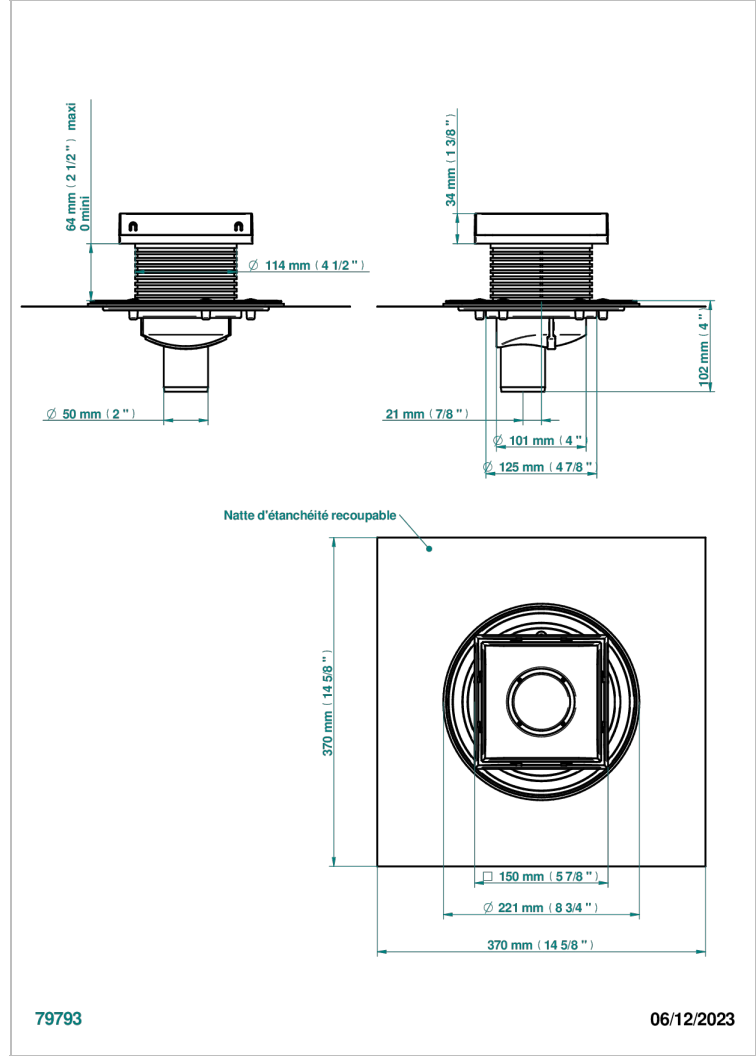

COLLECTION GENEVE

B8C-763B150B50

Square Stainless Steel shower drain 150 mm, with bottom outlet D50mm, Grid for tiling

THG[®]
PARIS

特色

- Collection Genève
- Square Stainless Steel shower drain 150 mm, with bottom outlet D50mm, Grid for tiling

可选饰面

Black ceram - D30
Blush PVD - H62
Graphite PVD - H64
Matt Umber PVD - H67
Matt blush PVD - H60
Matt graphite PVD - H65

PVD哑光棕铜 - F34
PVD哑光金 - H53
PVD哑光铜 - H50
PVD哑光镍 - H56
PVD抛光铜 - H49
PVD棕铜 - F33

PVD金色 - H52
PVD镍 - H55
Umber PVD - H66
亮面不锈钢 - A08
拉丝不锈钢 - A09