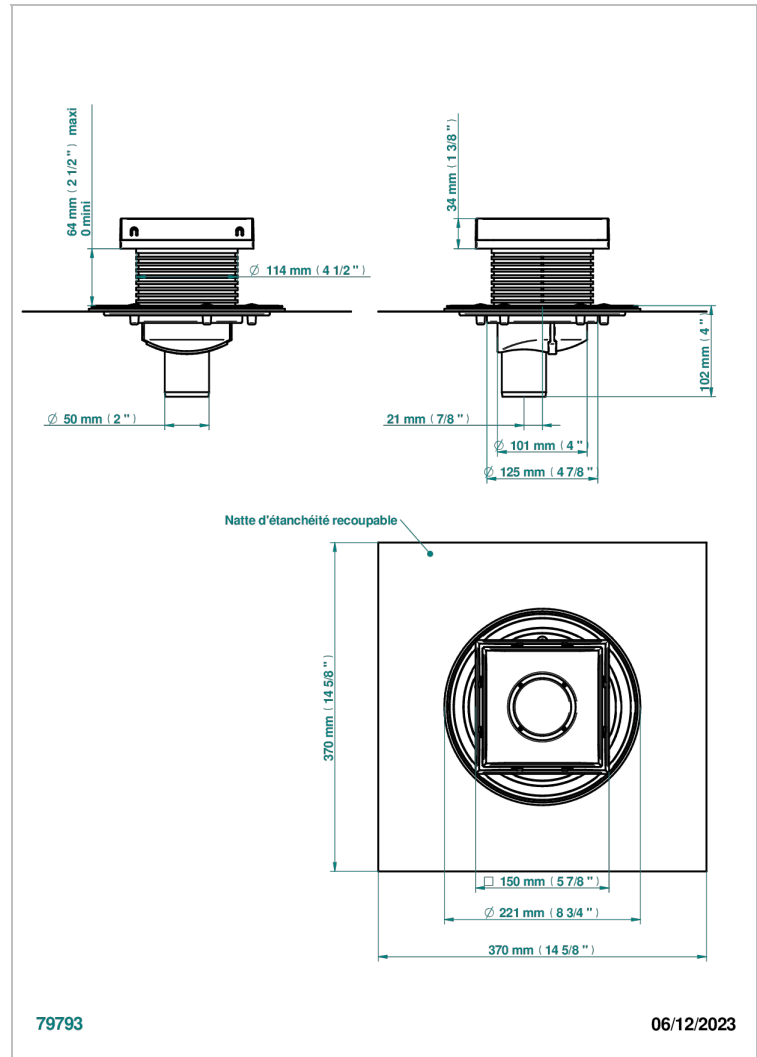

COLLECTION LONDON

B8B-763B150B50

Square Stainless Steel shower drain 150 mm, with bottom outlet D50mm, Grid for tiling

THG[®]
PARIS

EIGENSCHAFTEN

- Collection London
- Square Stainless Steel shower drain 150 mm, with bottom outlet D50mm, Grid for tiling