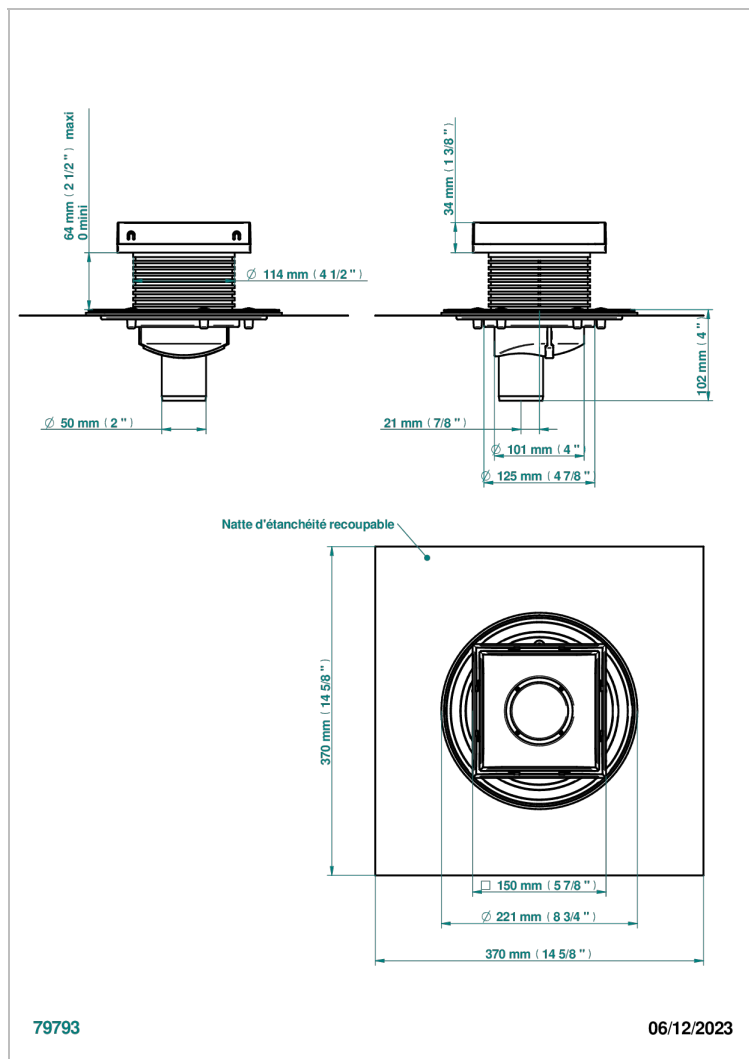

COLLECTION LONDON

B8B-763B150B50

Square Stainless Steel shower drain 150 mm, with bottom outlet D50mm, Grid for tiling

THG[®]
PARIS

ХАРАКТЕРИСТИКИ

- Collection London
- Square Stainless Steel shower drain 150 mm, with bottom outlet D50mm, Grid for tiling