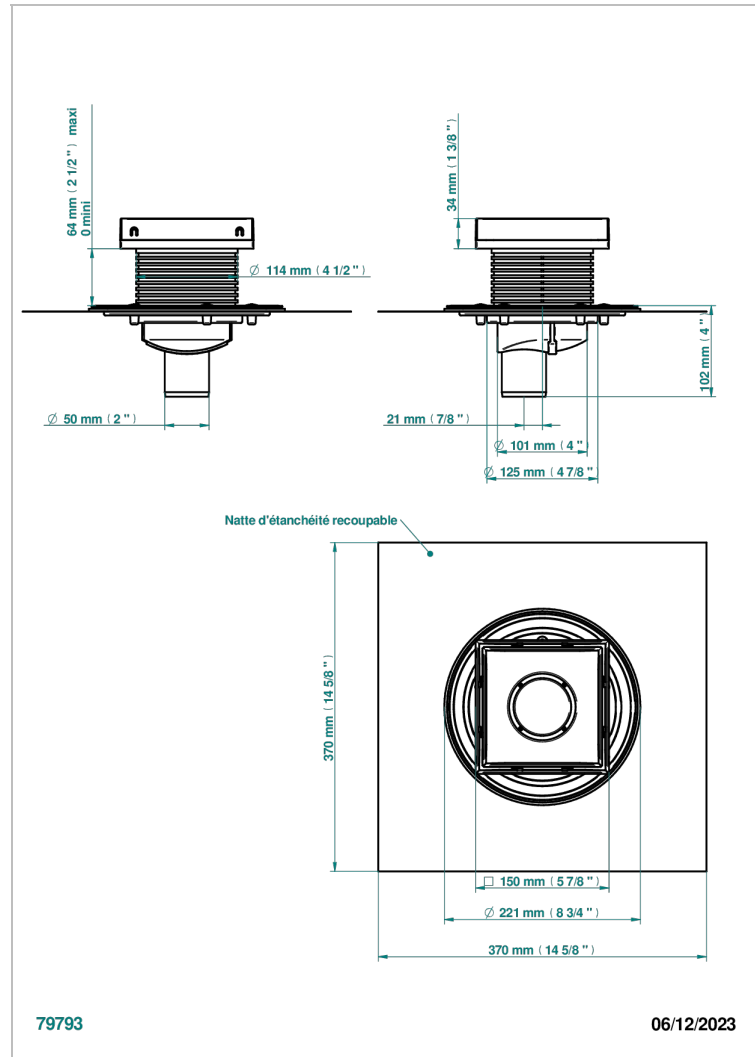

COLLECTION LONDON

B8B-763B150B50

Square Stainless Steel shower drain 150 mm, with bottom outlet D50mm, Grid for tiling

特色

- Collection London
- Square Stainless Steel shower drain 150 mm, with bottom outlet D50mm, Grid for tiling

可选饰面

Black ceram - D30
Blush PVD - H62
Graphite PVD - H64
Matt Umber PVD - H67
Matt blush PVD - H60
Matt graphite PVD - H65

PVD哑光棕铜 - F34
PVD哑光金 - H53
PVD哑光铜 - H50
PVD哑光镍 - H56
PVD抛光铜 - H49
PVD棕铜 - F33

PVD金色 - H52
PVD镍 - H55
Umber PVD - H66
亮面不锈钢 - A08
拉丝不锈钢 - A09