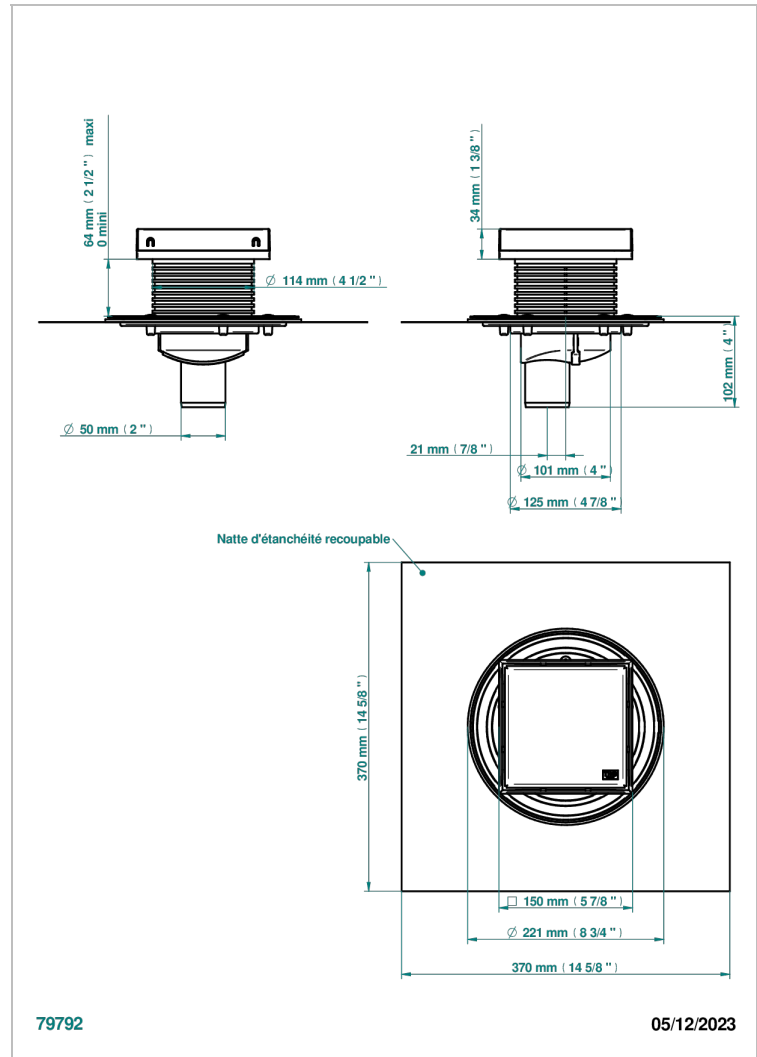

GENERAL ITEMS

G00-763B150A50

Square Stainless Steel shower drain 150 mm, with bottom outlet D50mm, full cover grid

THG[®]
PARIS

CHARACTERISTIC

- General Items
- Square Stainless Steel shower drain 150 mm, with bottom outlet D50mm, full cover grid