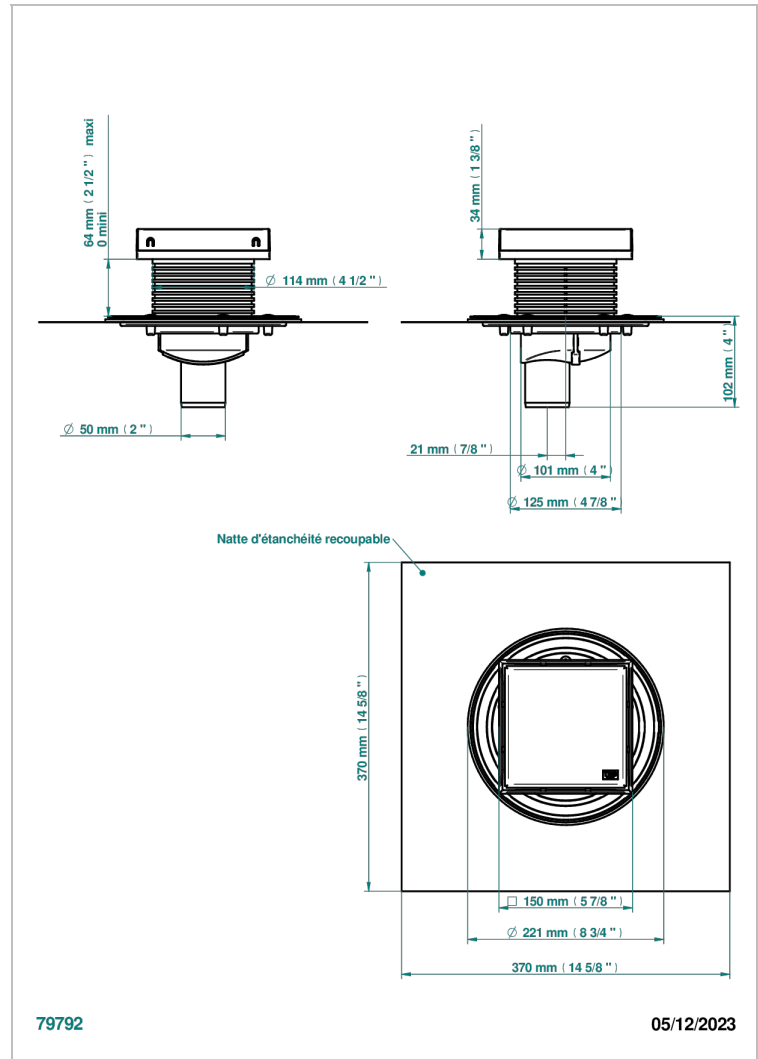

GENERAL ITEMS

G00-763B150A50

THG[®]
PARIS

Square Stainless Steel shower drain 150 mm, with bottom outlet D50mm, full cover grid

CHARACTERISTIC

- General Items
- Square Stainless Steel shower drain 150 mm, with bottom outlet D50mm, full cover grid

Matt nickel color PVD - H56
Nickel color PVD - H55
Umber PVD - H66
brushed stainless steel - A09
shiny stainless steel - A08