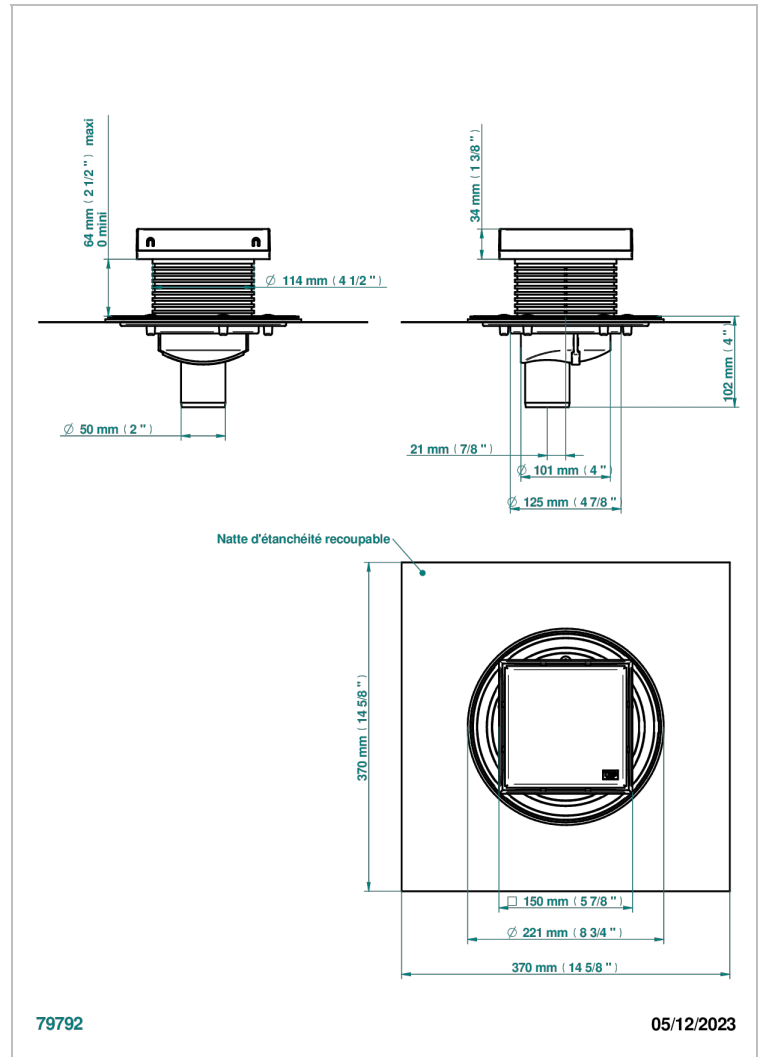

STANDARDARTIKEL

G00-763B150A50

Square Stainless Steel shower drain 150 mm, with bottom outlet D50mm, full cover grid

THG[®]
PARIS

EIGENSCHAFTEN

- Standardartikel
- Square Stainless Steel shower drain 150 mm, with bottom outlet D50mm, full cover grid