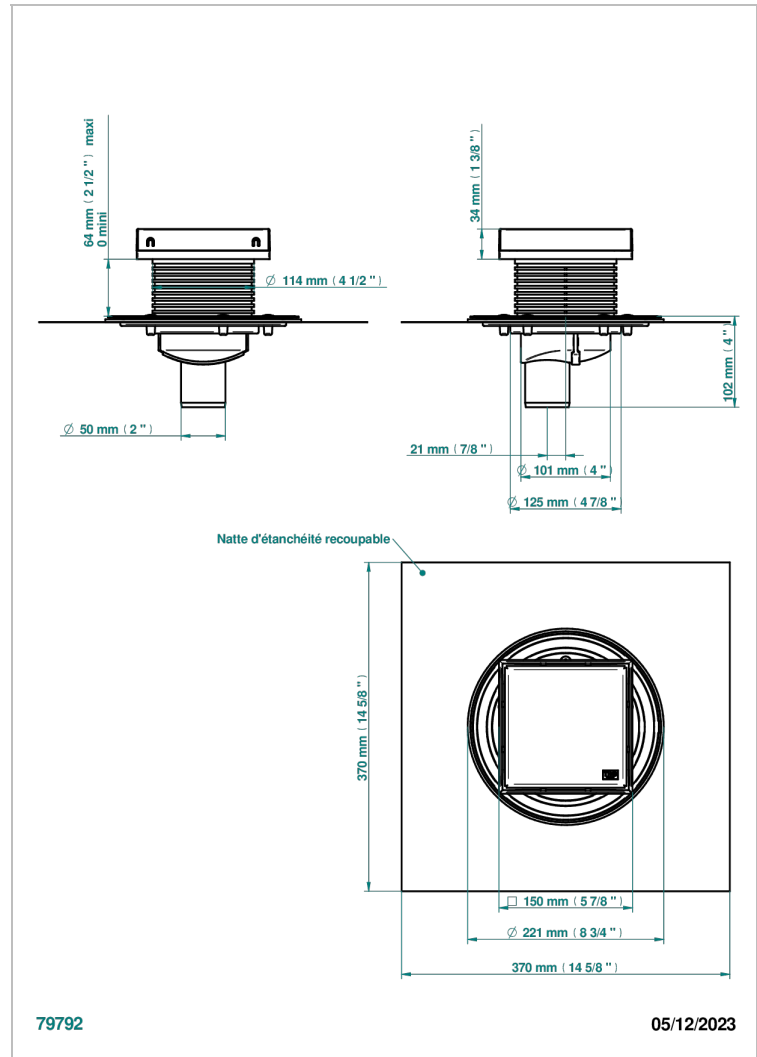

# GENERAL ITEMS

G00-763B150A50

Square Stainless Steel shower drain 150 mm, with bottom outlet D50mm, full cover grid

THG<sup>®</sup>  
PARIS

## CHARACTERISTIC

- General Items
- Square Stainless Steel shower drain 150 mm, with bottom outlet D50mm, full cover grid