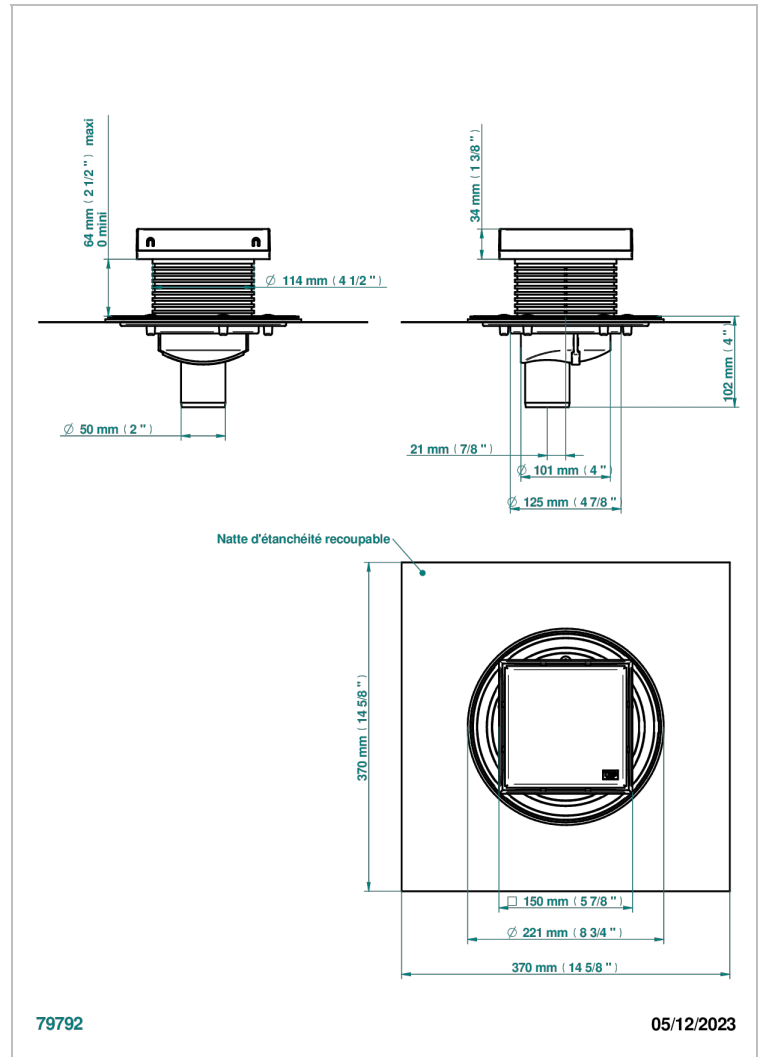

# STANDARDARTIKEL

G00-763B150A50

Square Stainless Steel shower drain 150 mm, with bottom outlet D50mm, full cover grid

THG<sup>®</sup>  
PARIS

## EIGENSCHAFTEN

- Standardartikel
- Square Stainless Steel shower drain 150 mm, with bottom outlet D50mm, full cover grid