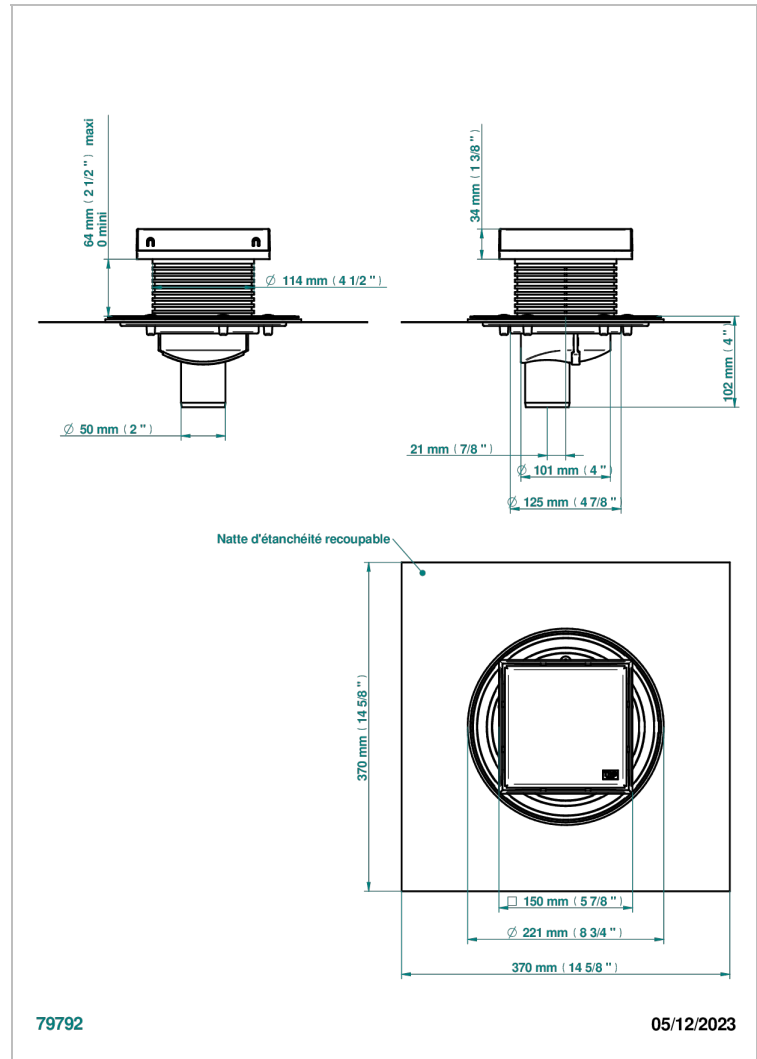

GENERAL ITEMS

G00-763B150A50

Square Stainless Steel shower drain 150 mm, with bottom outlet D50mm, full cover grid

THG[®]
PARIS

特色

- General Items
- Square Stainless Steel shower drain 150 mm, with bottom outlet D50mm, full cover grid

可选饰面

Black ceram - D30
Blush PVD - H62
Graphite PVD - H64
Matt Umber PVD - H67
Matt blush PVD - H60
Matt graphite PVD - H65

PVD哑光棕铜 - F34
PVD哑光金 - H53
PVD哑光铜 - H50
PVD哑光镍 - H56
PVD抛光铜 - H49
PVD棕铜 - F33

PVD金色 - H52
PVD镍 - H55
Umber PVD - H66
亮面不锈钢 - A08
拉丝不锈钢 - A09