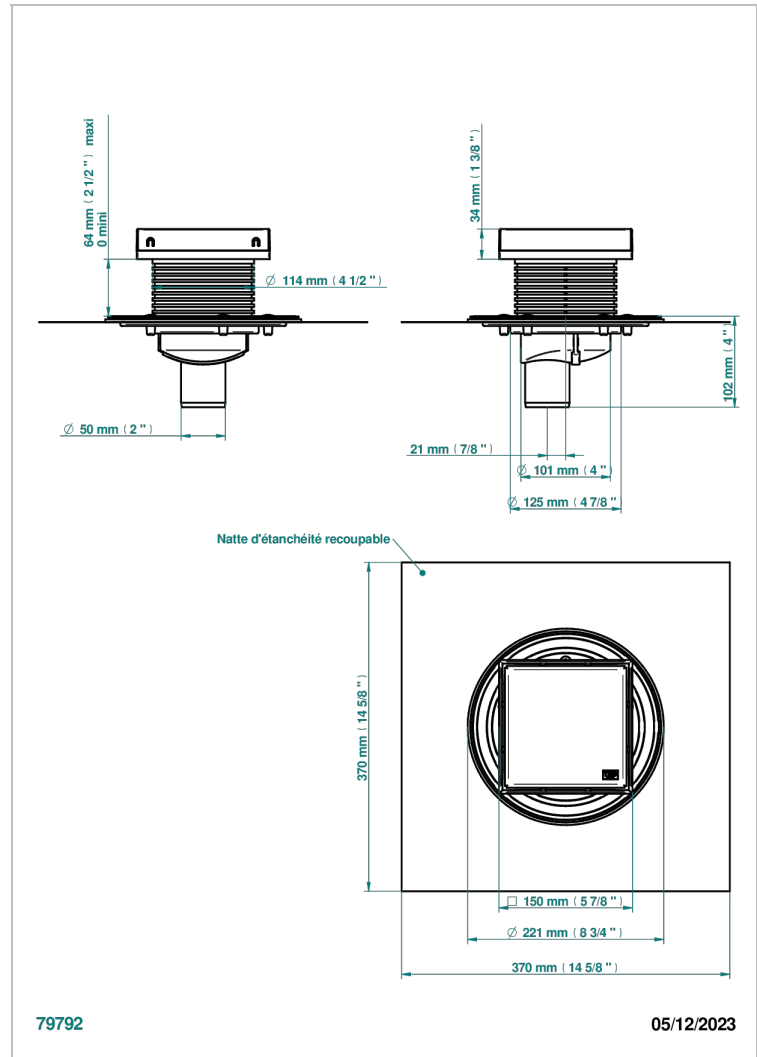

# PULL DOOR HANDLES

B8F-763B150A50

Square Stainless Steel shower drain 150 mm, with bottom outlet D50mm, full cover grid

THG<sup>®</sup>  
PARIS

## CHARACTERISTIC

- Pull door handles
- Square Stainless Steel shower drain 150 mm, with bottom outlet D50mm, full cover grid