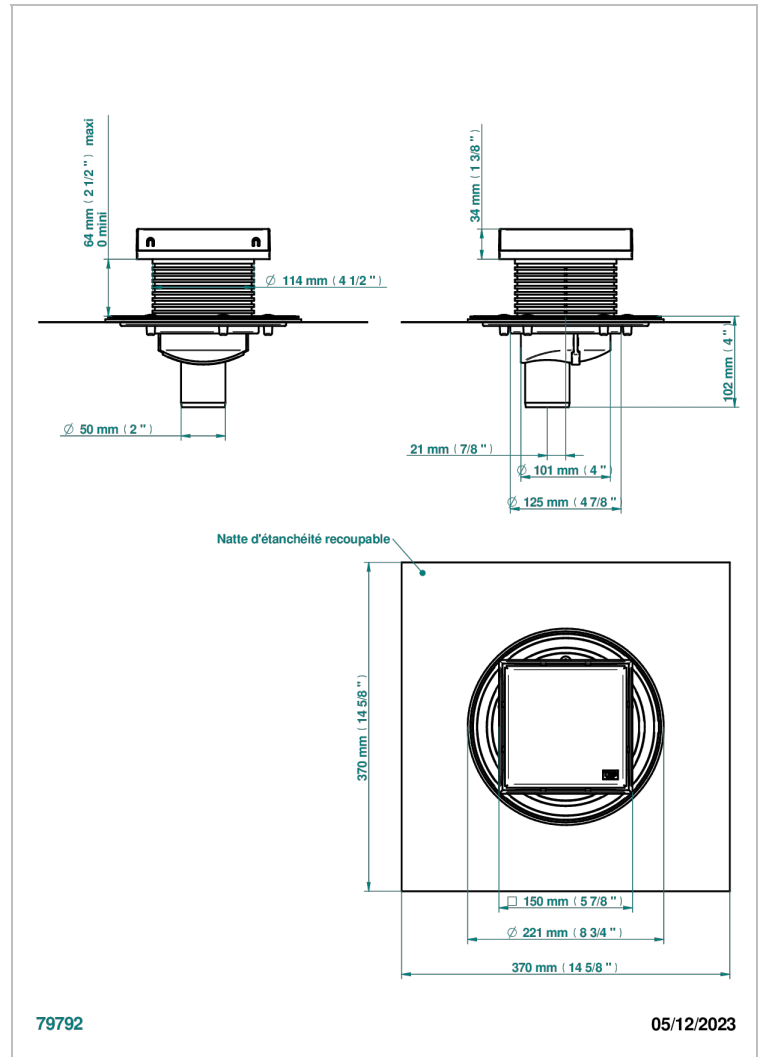

PULL DOOR HANDLES

B8F-763B150A50

Square Stainless Steel shower drain 150 mm, with bottom outlet D50mm, full cover grid

THG[®]
PARIS

79792

05/12/2023

CARACTERÍSTICAS

- Pull door handles
- Square Stainless Steel shower drain 150 mm, with bottom outlet D50mm, full cover grid