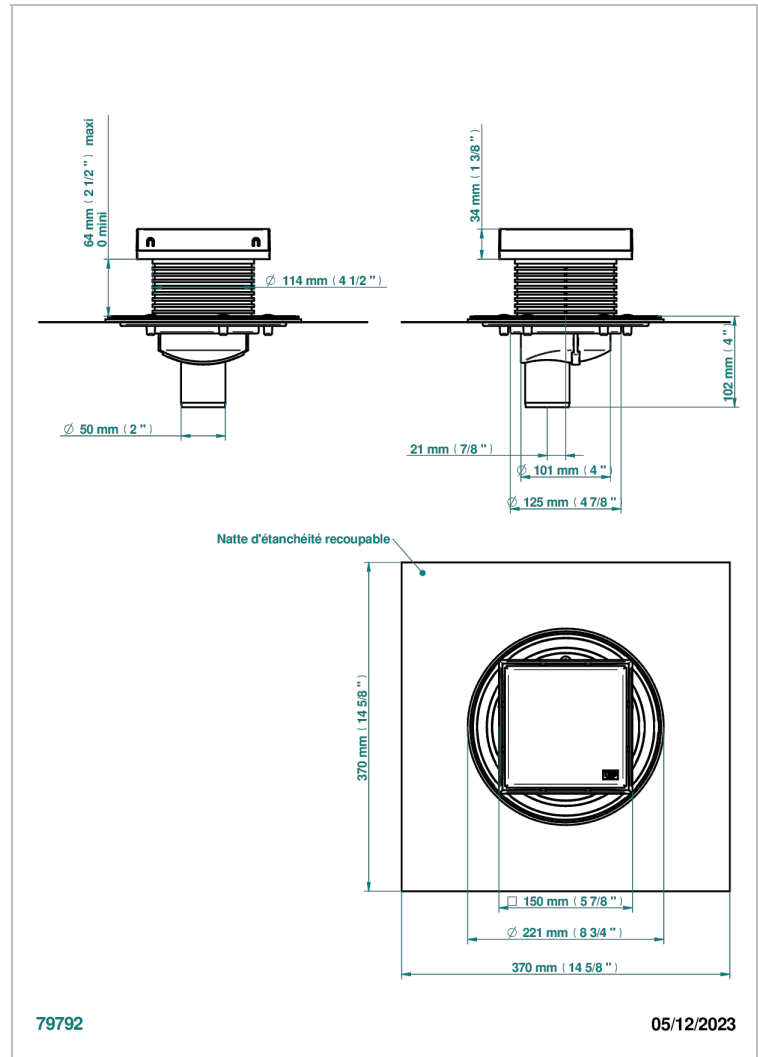

# PULL DOOR HANDLES

B8F-763B150A50

Square Stainless Steel shower drain 150 mm, with bottom outlet D50mm, full cover grid

THG<sup>®</sup>  
PARIS

## CHARACTERISTIC

- Pull door handles
- Square Stainless Steel shower drain 150 mm, with bottom outlet D50mm, full cover grid