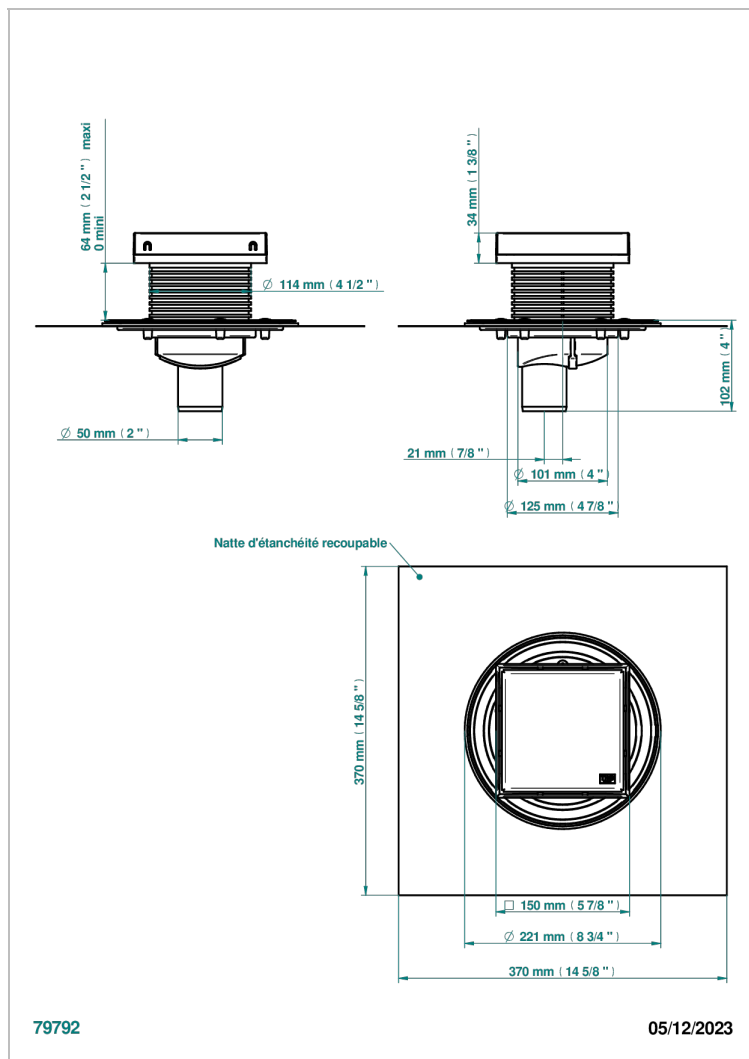

PULL DOOR HANDLES

B8F-763B150A50

Square Stainless Steel shower drain 150 mm, with bottom outlet D50mm, full cover grid

THG[®]
PARIS

EIGENSCHAFTEN

- Pull door handles
- Square Stainless Steel shower drain 150 mm, with bottom outlet D50mm, full cover grid