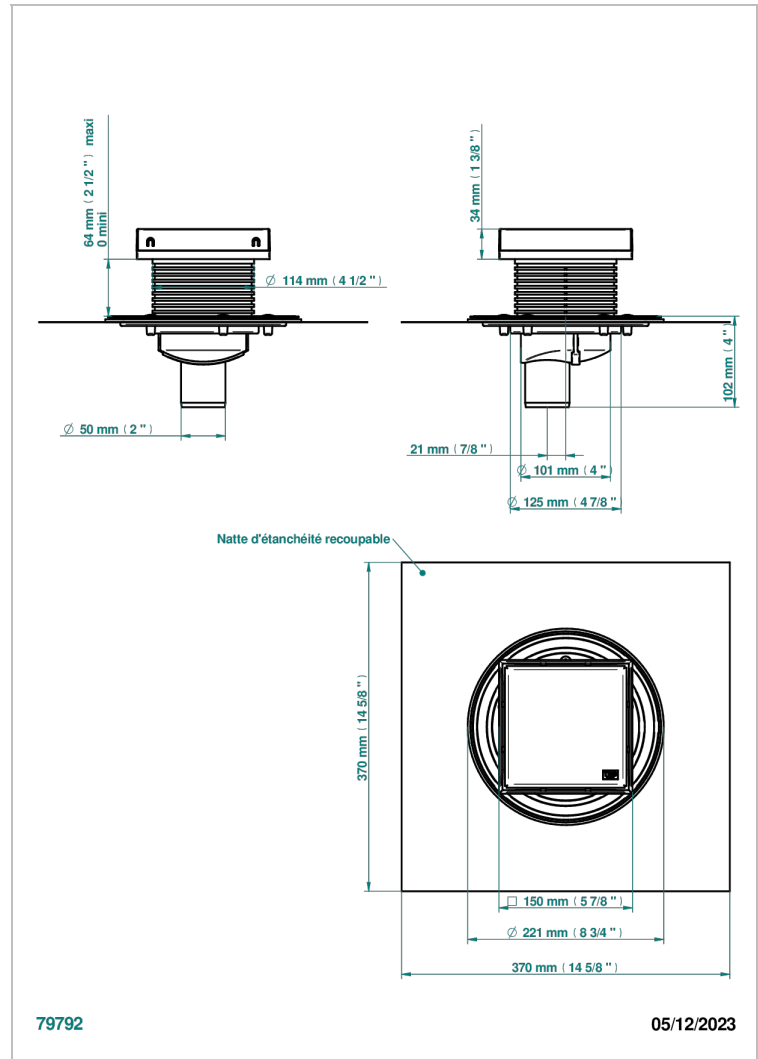

PULL DOOR HANDLES

B8F-763B150A50

Square Stainless Steel shower drain 150 mm, with bottom outlet D50mm, full cover grid

THG[®]
PARIS

79792

05/12/2023

ХАРАКТЕРИСТИКИ

- Pull door handles
- Square Stainless Steel shower drain 150 mm, with bottom outlet D50mm, full cover grid