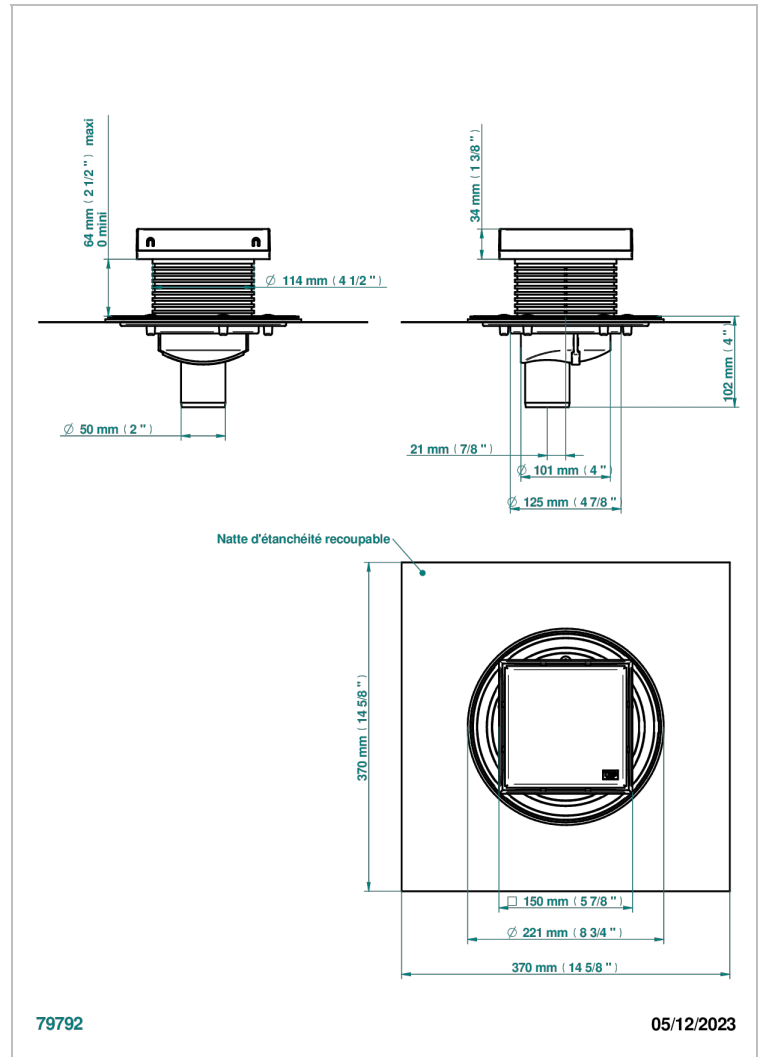

PULL DOOR HANDLES

B8F-763B150A50

Square Stainless Steel shower drain 150 mm, with bottom outlet D50mm, full cover grid

THG[®]
PARIS

CARACTERÍSTICAS

- Pull door handles
- Square Stainless Steel shower drain 150 mm, with bottom outlet D50mm, full cover grid