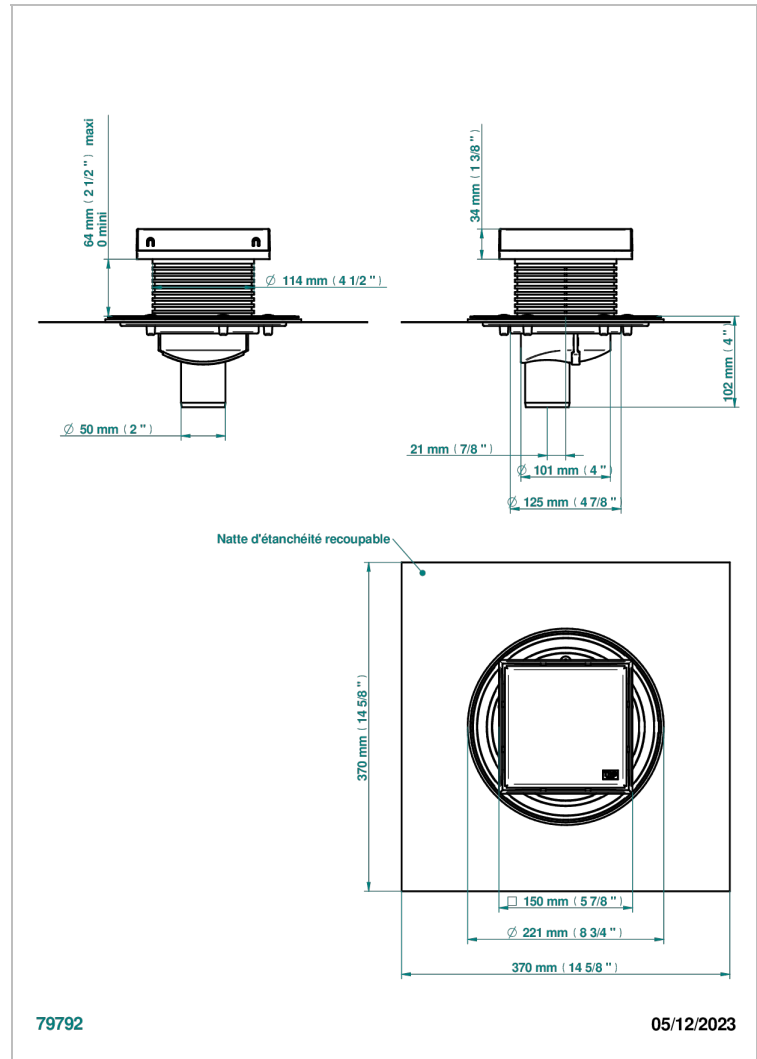

PULL DOOR HANDLES

B8F-763B150A50

Square Stainless Steel shower drain 150 mm, with bottom outlet D50mm, full cover grid

THG[®]
PARIS

CHARACTERISTIC

- Pull door handles
- Square Stainless Steel shower drain 150 mm, with bottom outlet D50mm, full cover grid