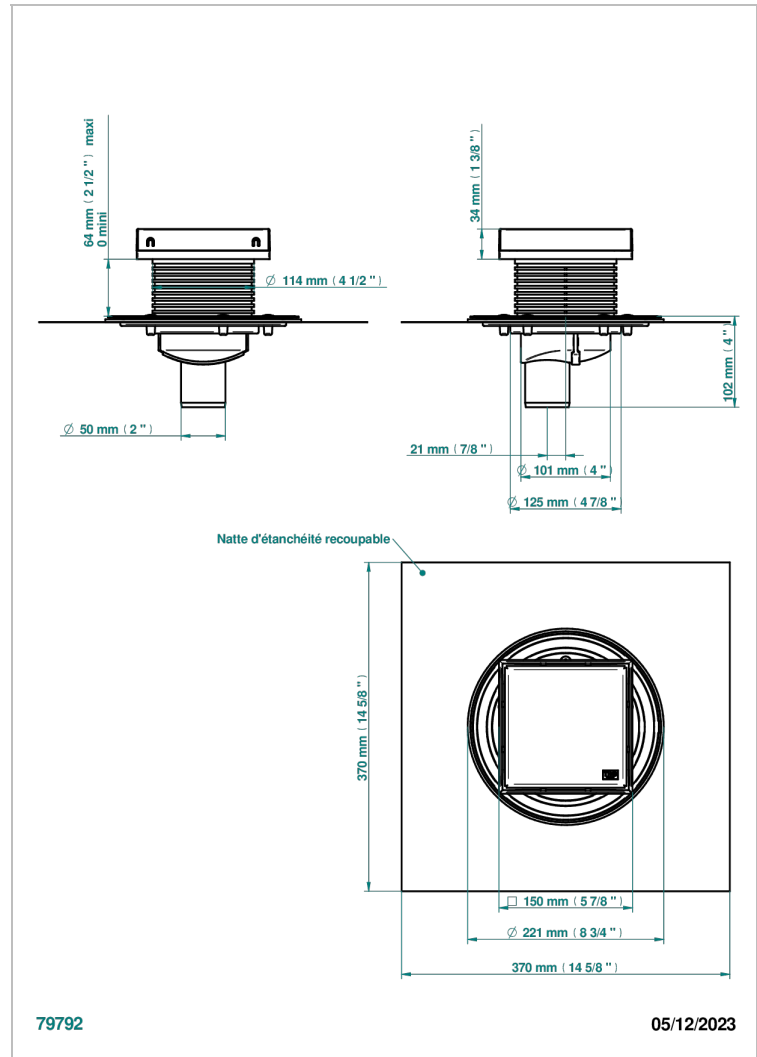

PULL DOOR HANDLES

B8F-763B150A50

Square Stainless Steel shower drain 150 mm, with bottom outlet D50mm, full cover grid

EIGENSCHAFTEN

- Pull door handles
- Square Stainless Steel shower drain 150 mm, with bottom outlet D50mm, full cover grid