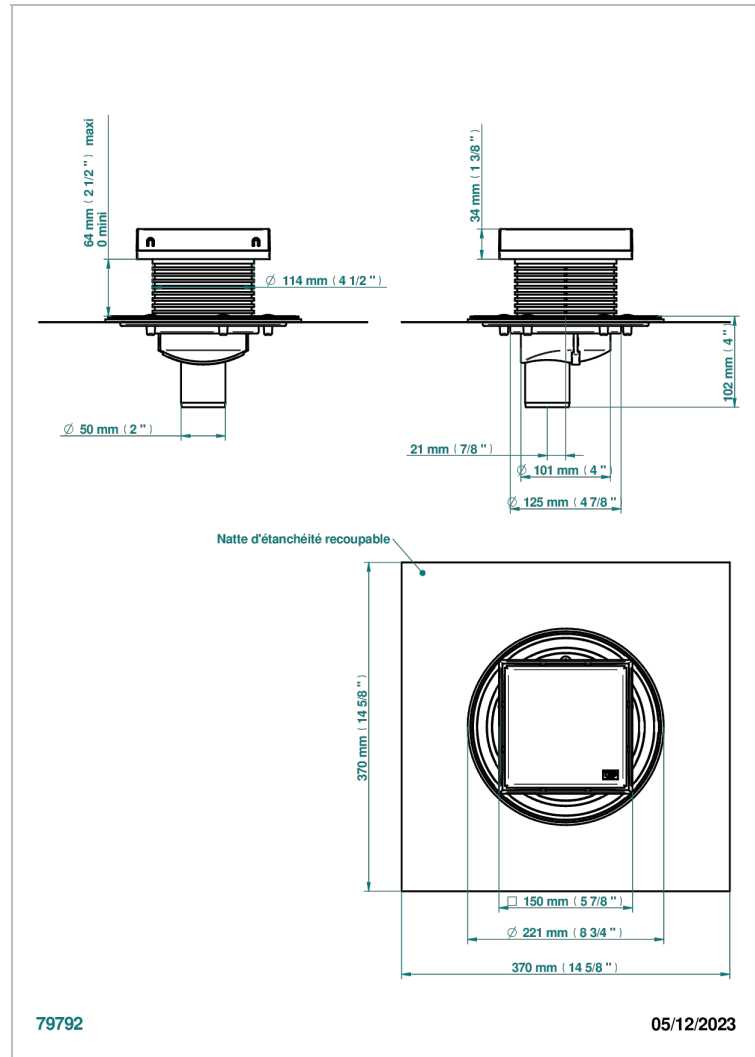

# PULL DOOR HANDLES

B8F-763B150A50

Square Stainless Steel shower drain 150 mm, with bottom outlet D50mm, full cover grid

79792

05/12/2023

## 特色

- Pull door handles
- Square Stainless Steel shower drain 150 mm, with bottom outlet D50mm, full cover grid