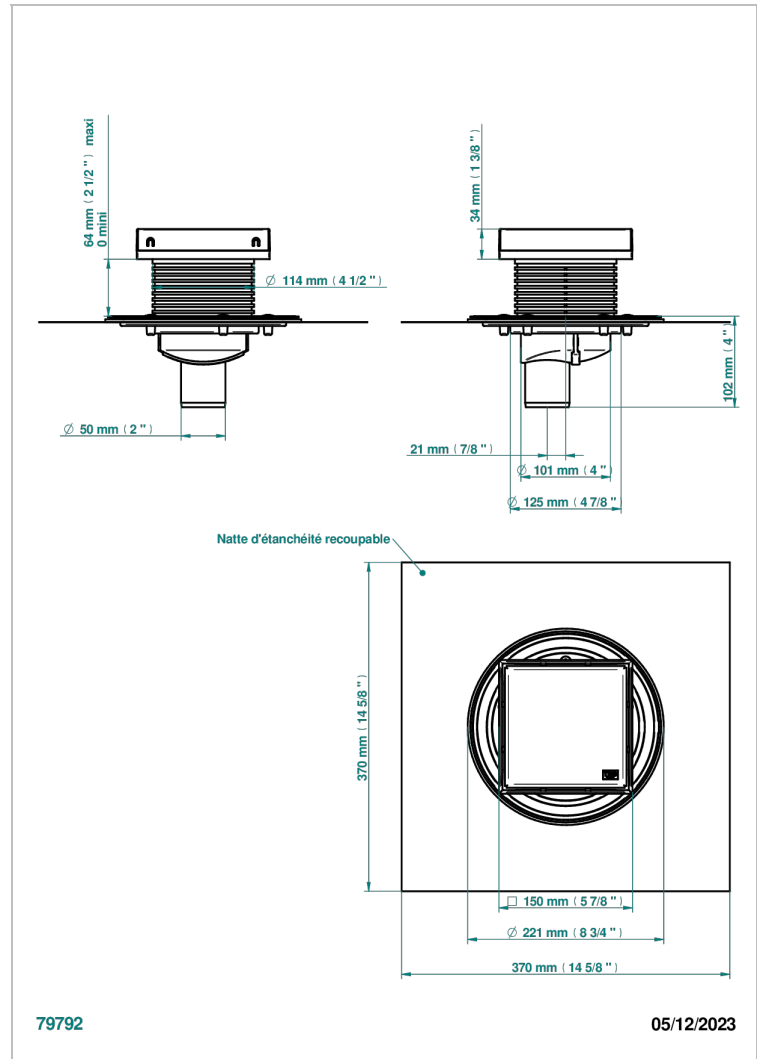

COLLECTION BERLIN

B8E-763B150A50

Square Stainless Steel shower drain 150 mm, with bottom outlet D50mm, full cover grid

THG[®]
PARIS

CHARACTERISTIC

- Collection Berlin
- Square Stainless Steel shower drain 150 mm, with bottom outlet D50mm, full cover grid