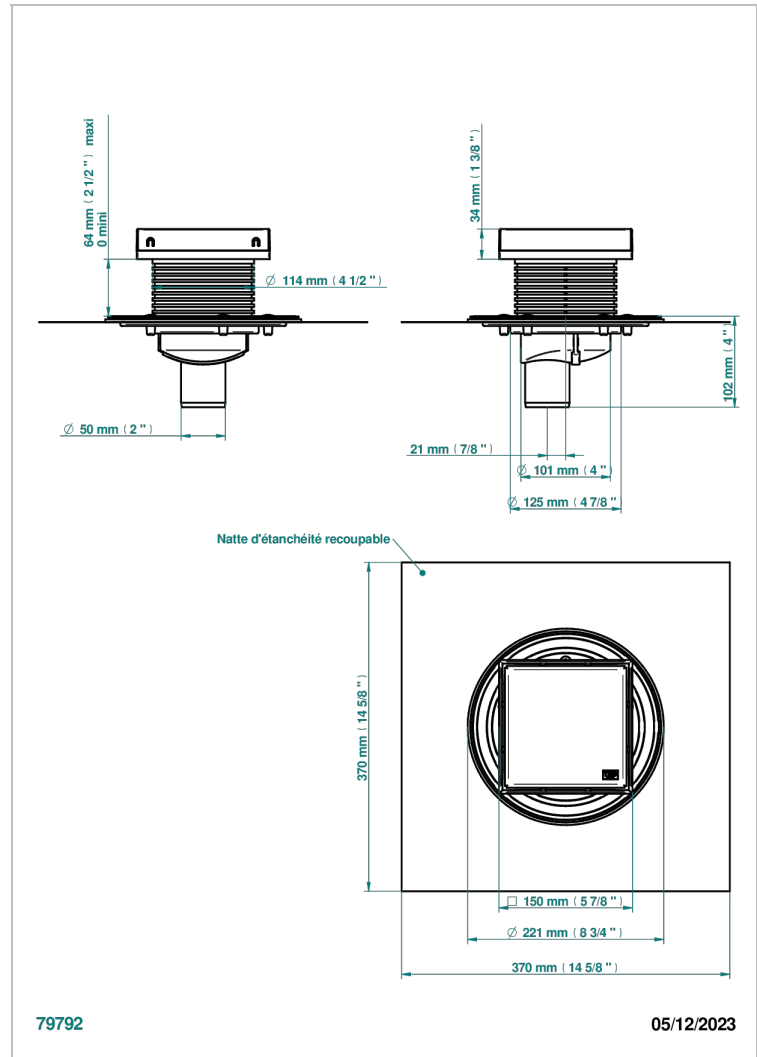

COLLECTION BERLIN

B8E-763B150A50

Square Stainless Steel shower drain 150 mm, with bottom outlet D50mm, full cover grid

THG[®]
PARIS

EIGENSCHAFTEN

- Collection Berlin
- Square Stainless Steel shower drain 150 mm, with bottom outlet D50mm, full cover grid