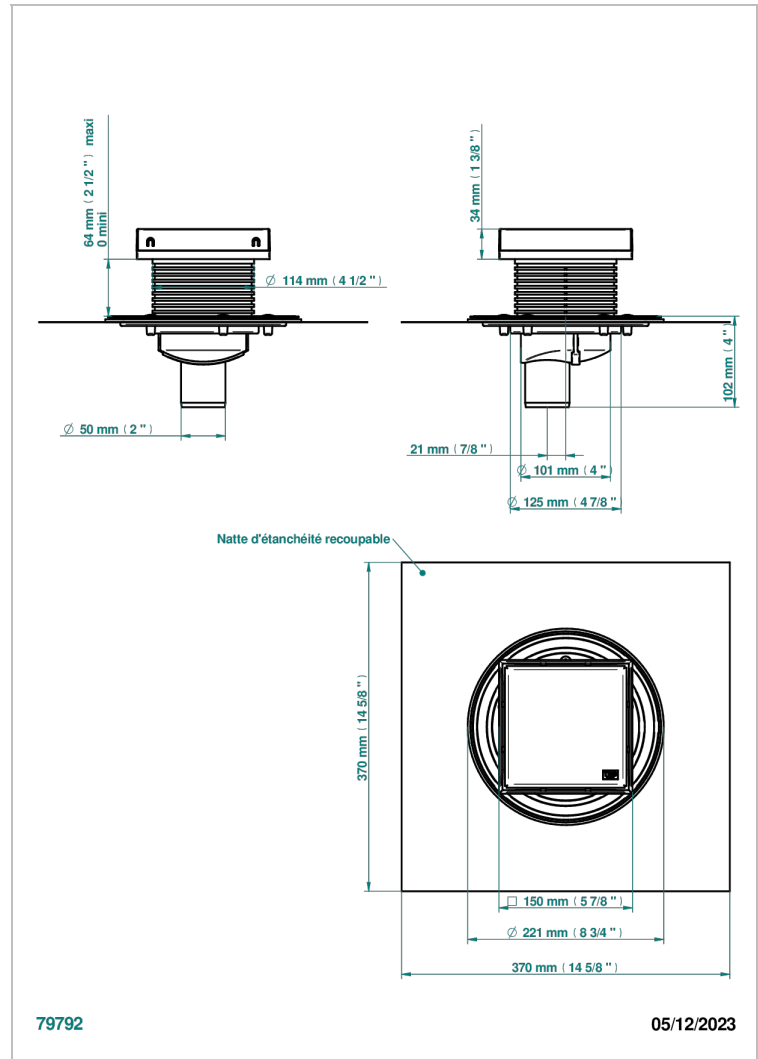

COLLECTION BERLIN

B8E-763B150A50

Square Stainless Steel shower drain 150 mm, with bottom outlet D50mm, full cover grid

THG[®]
PARIS

ХАРАКТЕРИСТИКИ

- Collection Berlin
- Square Stainless Steel shower drain 150 mm, with bottom outlet D50mm, full cover grid