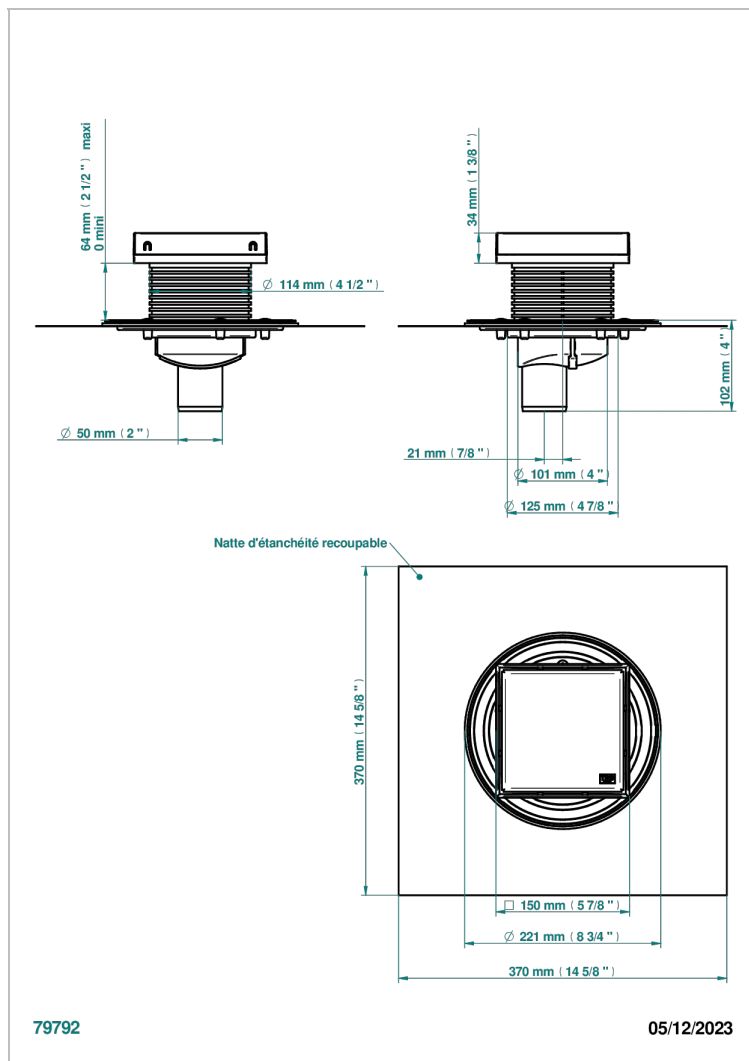

COLLECTION BERLIN

B8E-763B150A50

Square Stainless Steel shower drain 150 mm, with bottom outlet D50mm, full cover grid

THG[®]
PARIS

CARACTERÍSTICAS

- Collection Berlin
- Square Stainless Steel shower drain 150 mm, with bottom outlet D50mm, full cover grid