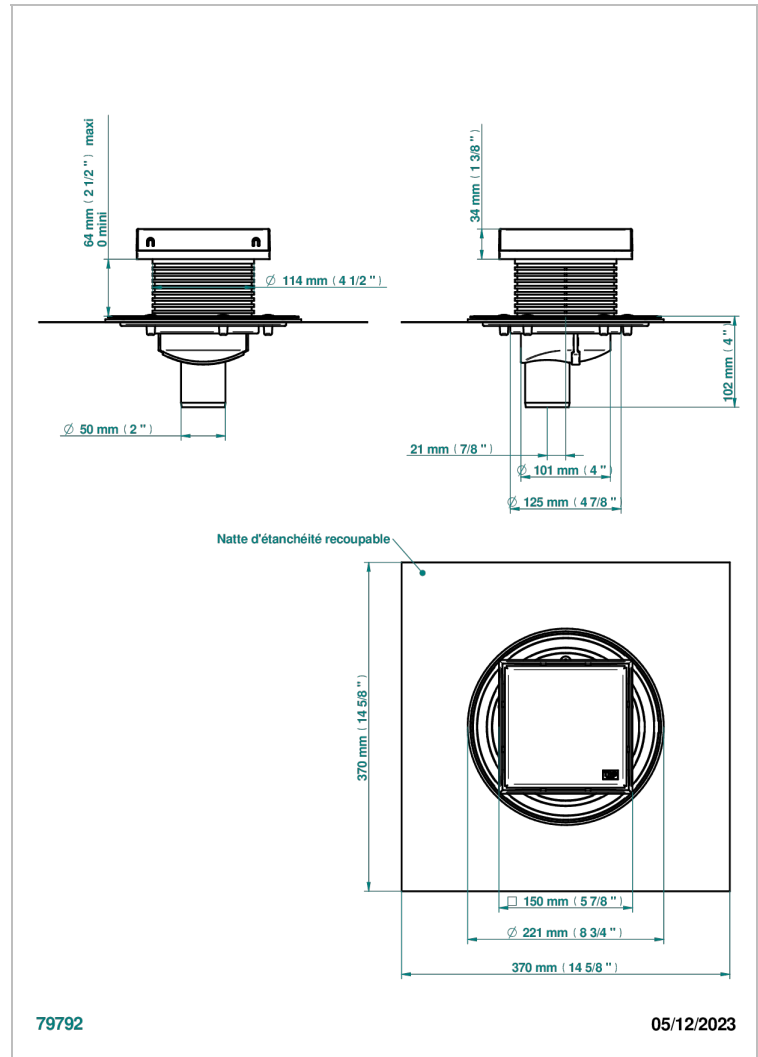

COLLECTION BERLIN

B8E-763B150A50

Square Stainless Steel shower drain 150 mm, with bottom outlet D50mm, full cover grid

THG[®]
PARIS

79792

05/12/2023

EIGENSCHAFTEN

- Collection Berlin
- Square Stainless Steel shower drain 150 mm, with bottom outlet D50mm, full cover grid