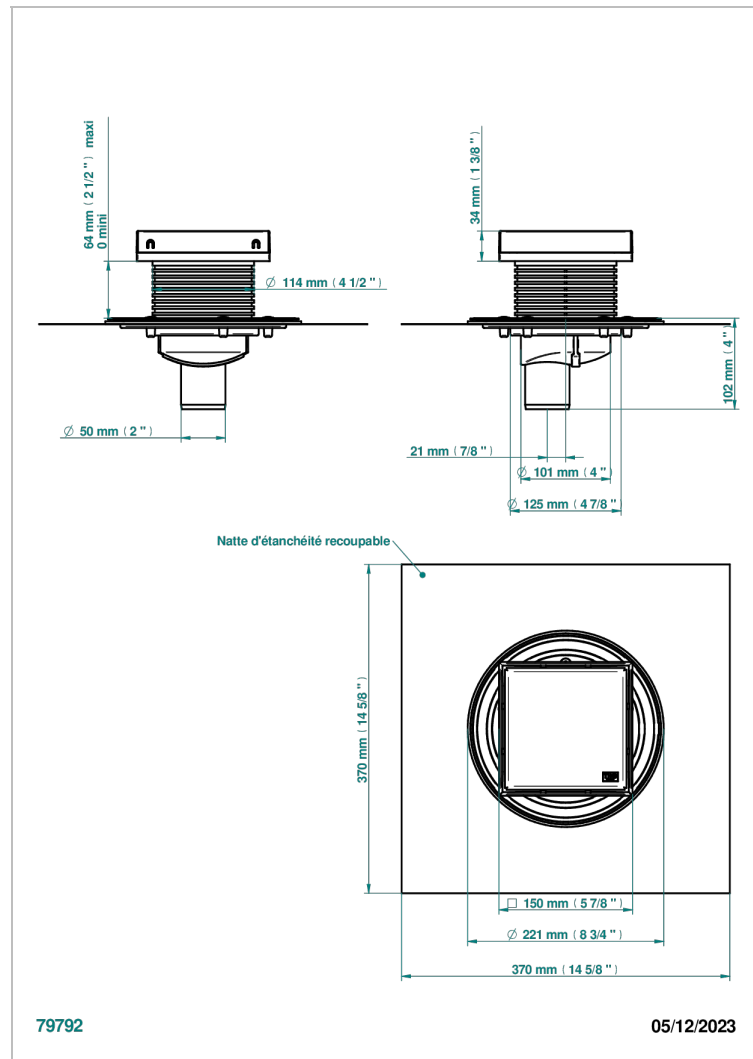

COLLECTION BERLIN

B8E-763B150A50

Square Stainless Steel shower drain 150 mm, with bottom outlet D50mm, full cover grid

THG[®]
PARIS

特色

- Collection Berlin
- Square Stainless Steel shower drain 150 mm, with bottom outlet D50mm, full cover grid

可选饰面

Black ceram - D30
Blush PVD - H62
Graphite PVD - H64
Matt Umber PVD - H67
Matt blush PVD - H60
Matt graphite PVD - H65

PVD哑光棕铜 - F34
PVD哑光金 - H53
PVD哑光铜 - H50
PVD哑光镍 - H56
PVD抛光铜 - H49
PVD棕铜 - F33

PVD金色 - H52
PVD镍 - H55
Umber PVD - H66
亮面不锈钢 - A08
拉丝不锈钢 - A09