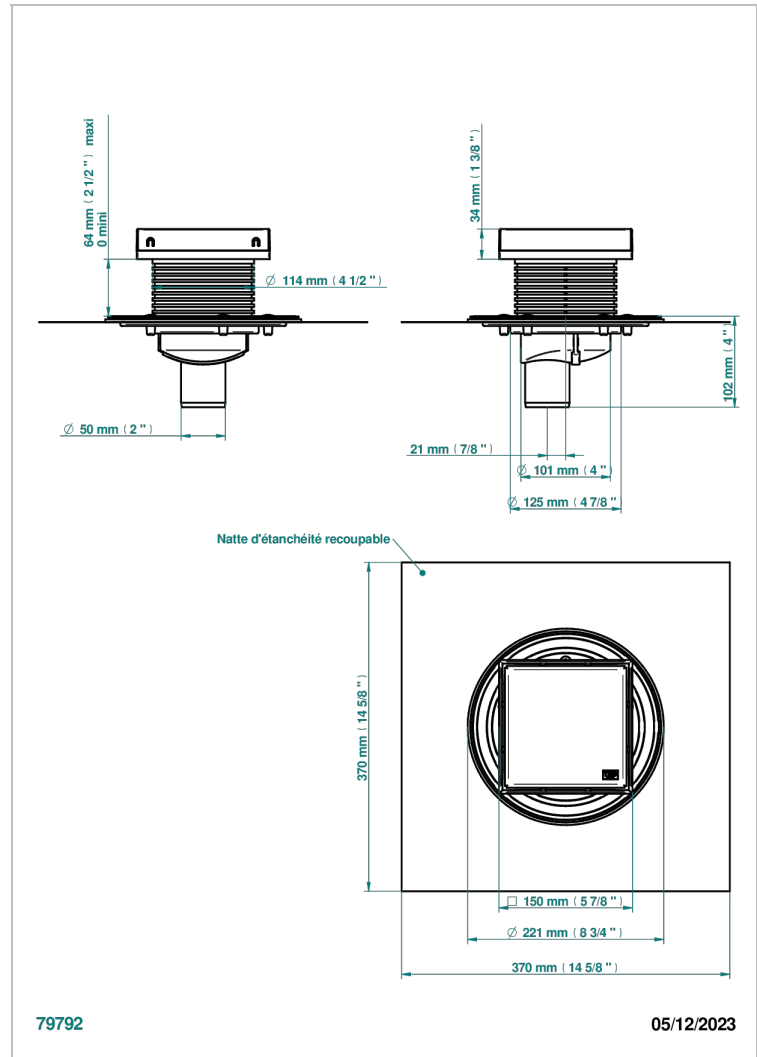

COLLECTION NEW YORK

B8D-763B150A50

Square Stainless Steel shower drain 150 mm, with bottom outlet D50mm, full cover grid

THG[®]
PARIS

CHARACTERISTIC

- Collection New York
- Square Stainless Steel shower drain 150 mm, with bottom outlet D50mm, full cover grid