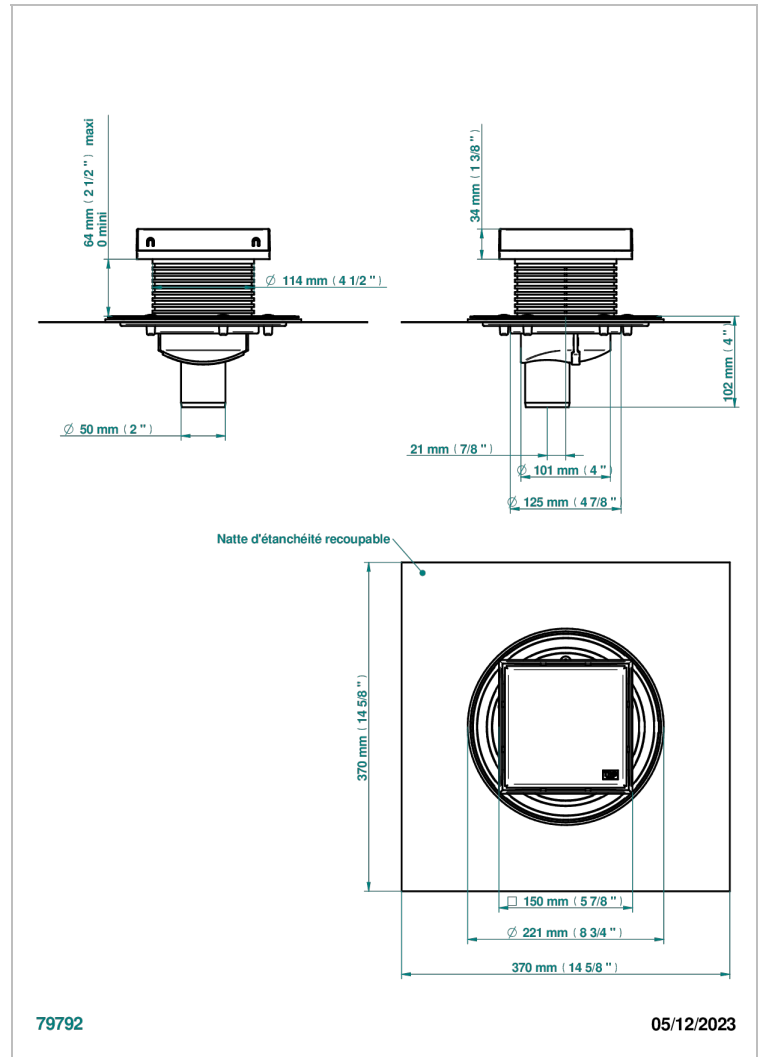

# COLLECTION NEW YORK

B8D-763B150A50

Square Stainless Steel shower drain 150 mm, with bottom outlet D50mm, full cover grid

THG<sup>®</sup>  
PARIS

## CARACTERÍSTICAS

- Collection New York
- Square Stainless Steel shower drain 150 mm, with bottom outlet D50mm, full cover grid