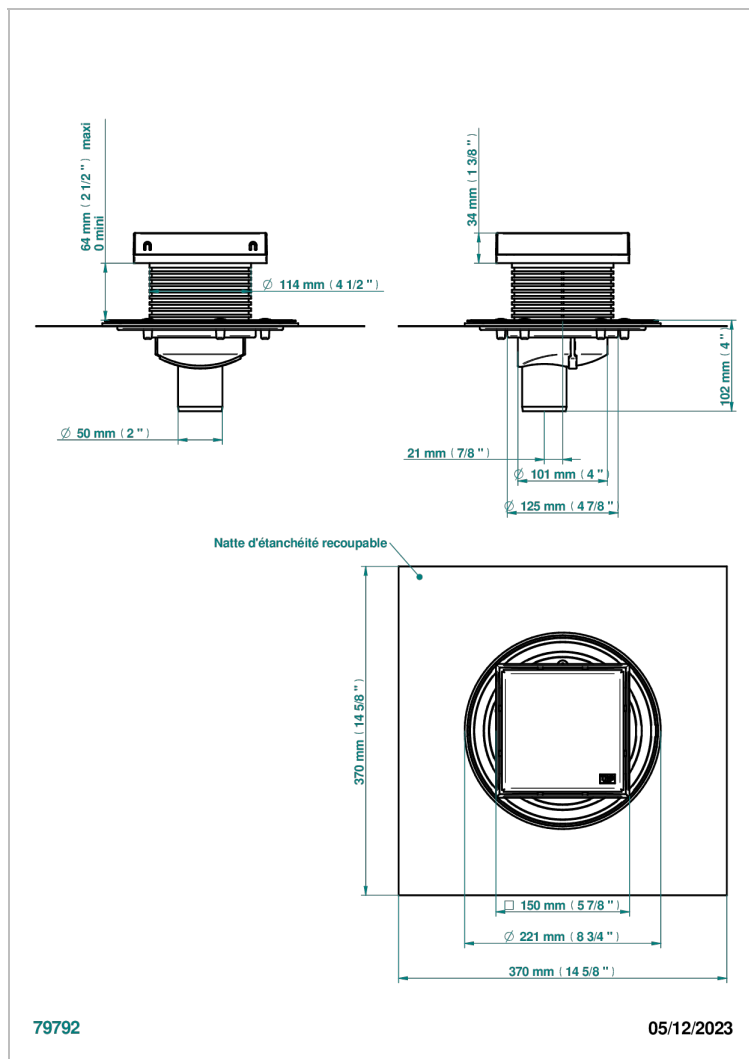

COLLECTION NEW YORK

B8D-763B150A50

Square Stainless Steel shower drain 150 mm, with bottom outlet D50mm, full cover grid

THG[®]
PARIS

CHARACTERISTIC

- Collection New York
- Square Stainless Steel shower drain 150 mm, with bottom outlet D50mm, full cover grid