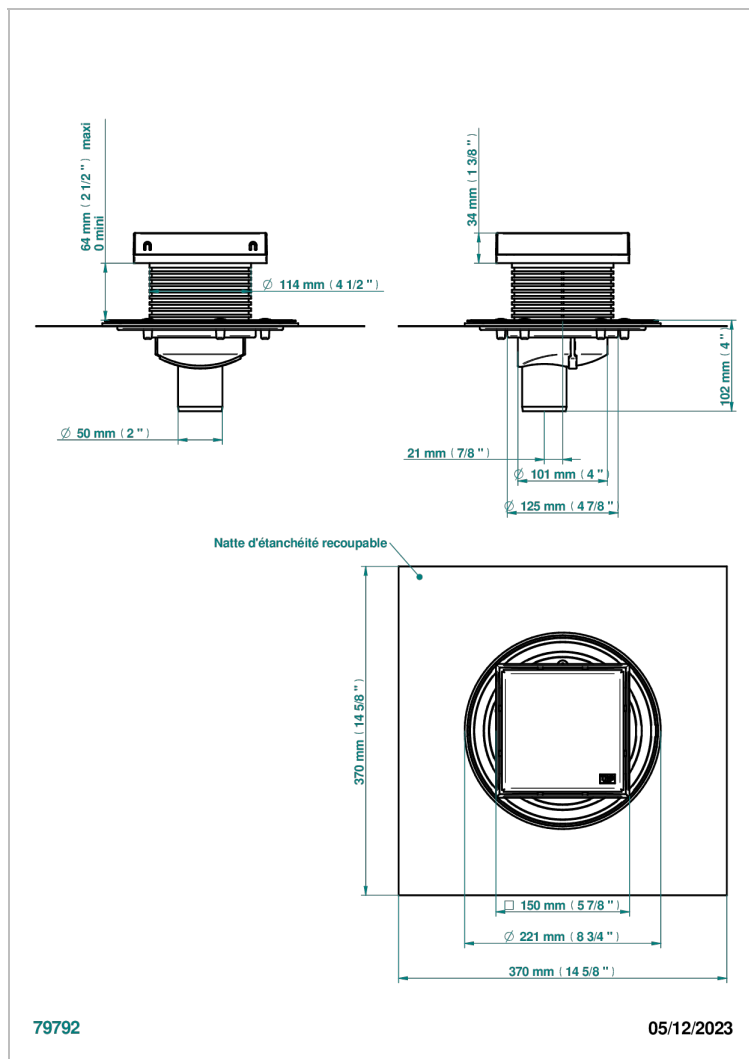

COLLECTION NEW YORK

B8D-763B150A50

Square Stainless Steel shower drain 150 mm, with bottom outlet D50mm, full cover grid

THG[®]
PARIS

EIGENSCHAFTEN

- Collection New York
- Square Stainless Steel shower drain 150 mm, with bottom outlet D50mm, full cover grid