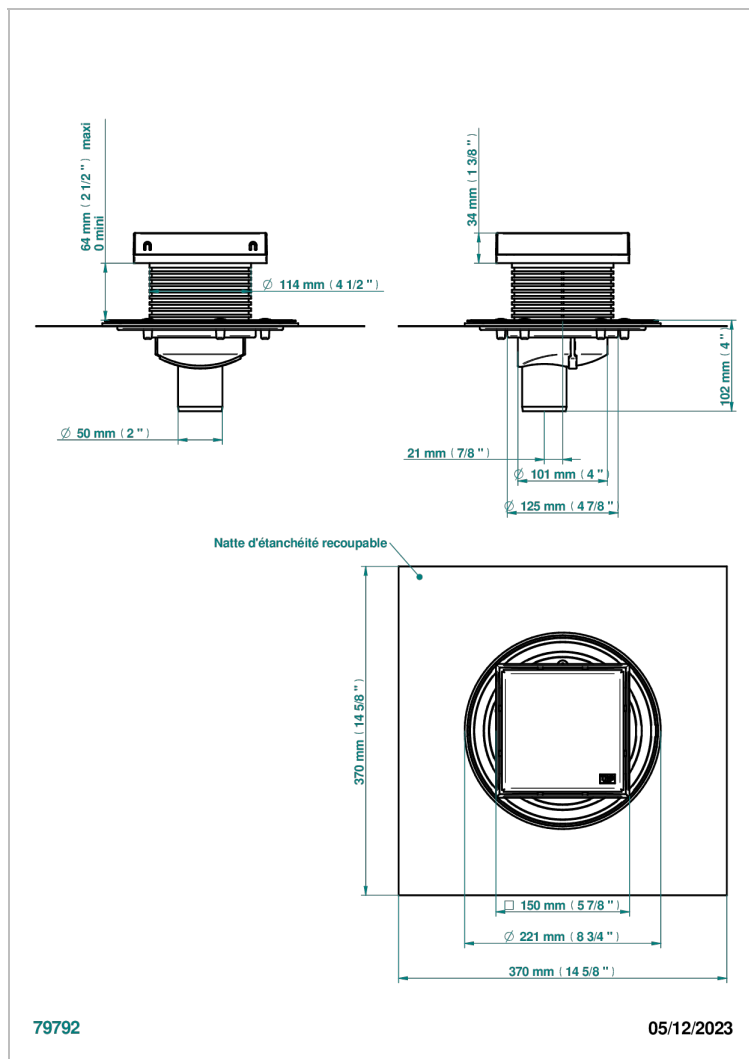

COLLECTION NEW YORK

B8D-763B150A50

Square Stainless Steel shower drain 150 mm, with bottom outlet D50mm, full cover grid

THG[®]
PARIS

ХАРАКТЕРИСТИКИ

- Collection New York
- Square Stainless Steel shower drain 150 mm, with bottom outlet D50mm, full cover grid