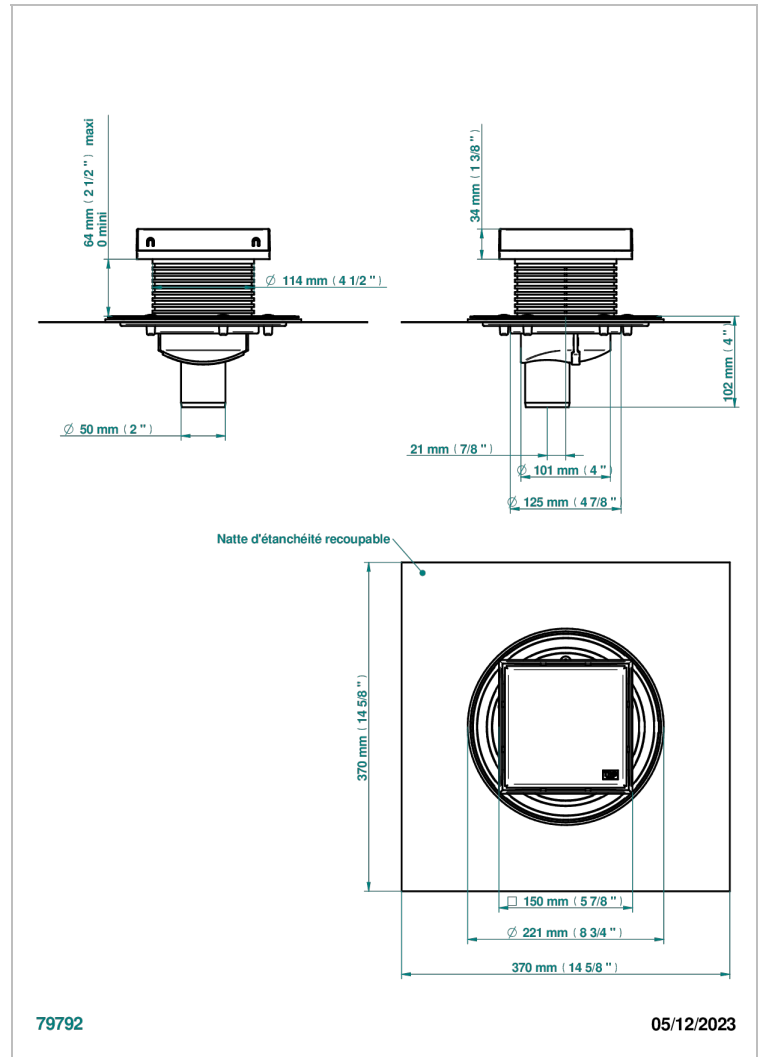

COLLECTION NEW YORK

B8D-763B150A50

Square Stainless Steel shower drain 150 mm, with bottom outlet D50mm, full cover grid

THG[®]
PARIS

CHARACTERISTIC

- Collection New York
- Square Stainless Steel shower drain 150 mm, with bottom outlet D50mm, full cover grid