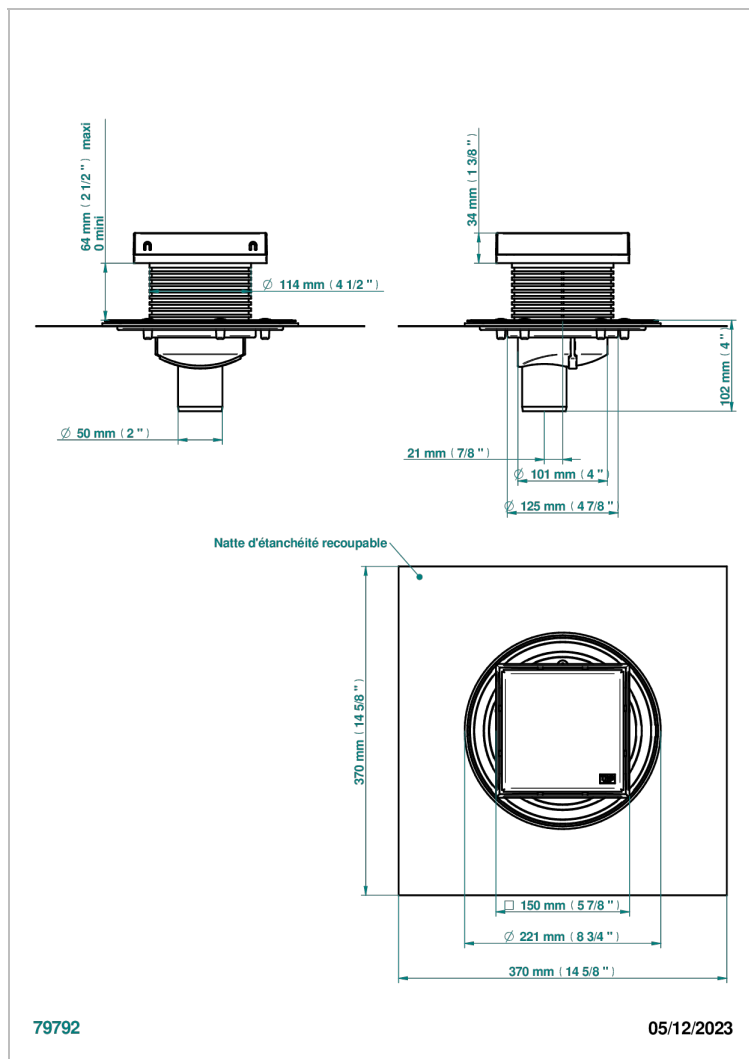

# COLLECTION NEW YORK

B8D-763B150A50

Square Stainless Steel shower drain 150 mm, with bottom outlet D50mm, full cover grid

THG<sup>®</sup>  
PARIS

## EIGENSCHAFTEN

- Collection New York
- Square Stainless Steel shower drain 150 mm, with bottom outlet D50mm, full cover grid