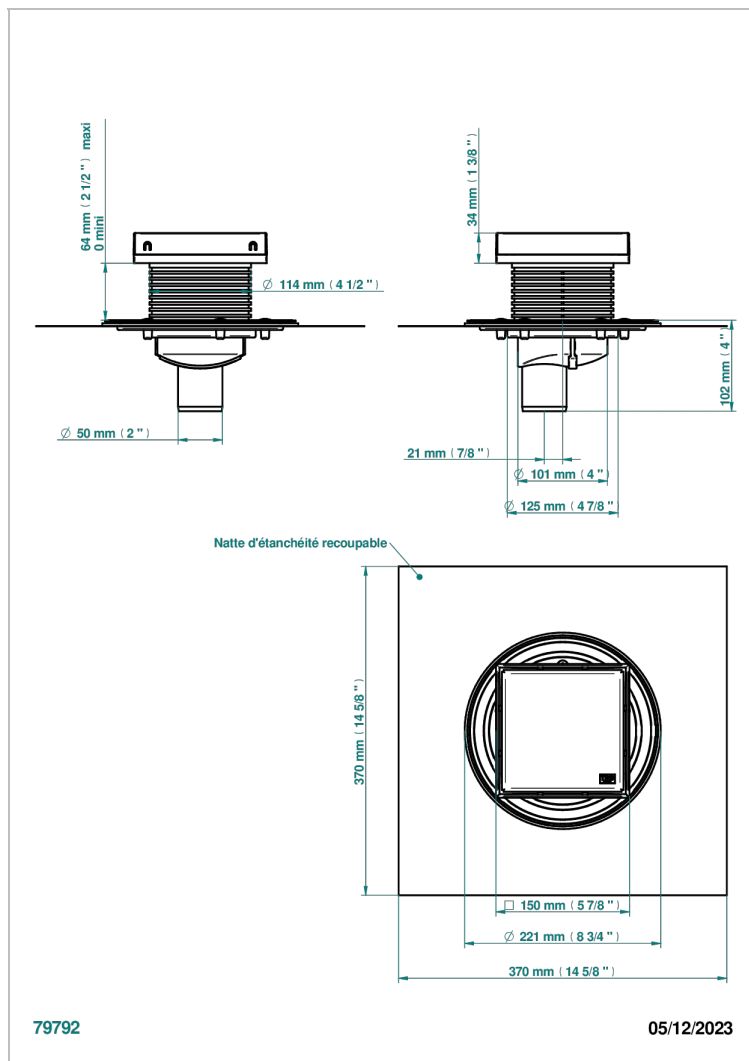

# COLLECTION NEW YORK

B8D-763B150A50

Square Stainless Steel shower drain 150 mm, with bottom outlet D50mm, full cover grid

THG<sup>®</sup>  
PARIS

79792

05/12/2023

## 特色

- Collection New York
- Square Stainless Steel shower drain 150 mm, with bottom outlet D50mm, full cover grid