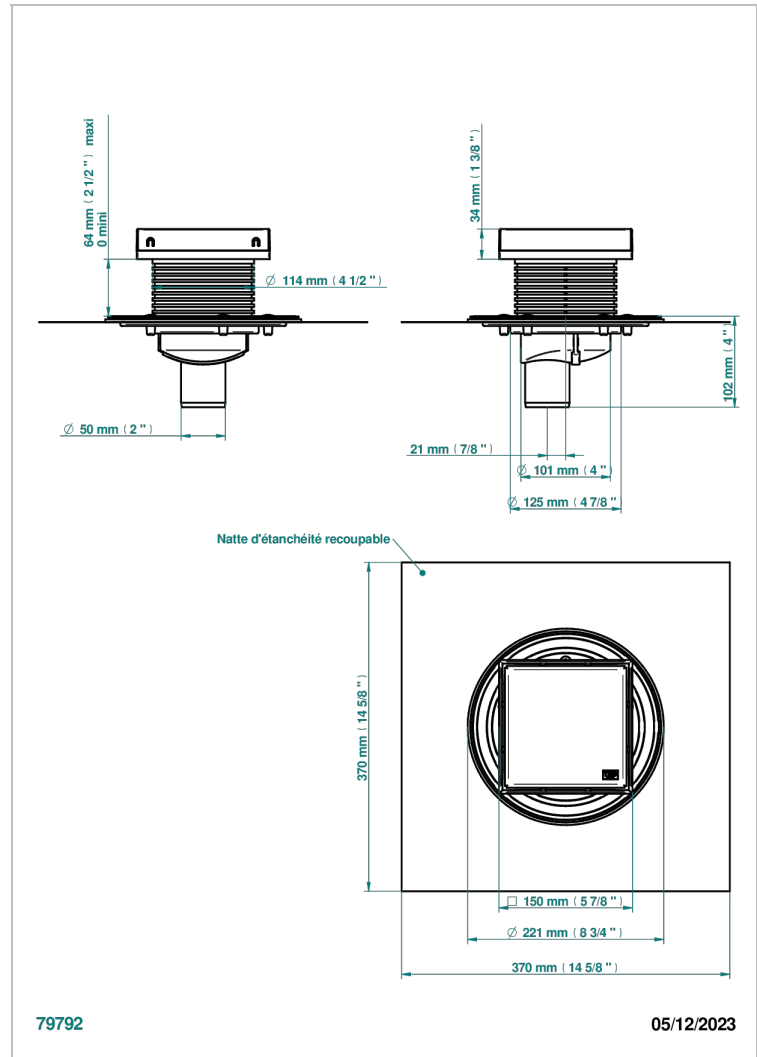

COLLECTION GENEVE

B8C-763B150A50

Square Stainless Steel shower drain 150 mm, with bottom outlet D50mm, full cover grid

THG[®]
PARIS

CHARACTERISTIC

- Collection Genève
- Square Stainless Steel shower drain 150 mm, with bottom outlet D50mm, full cover grid