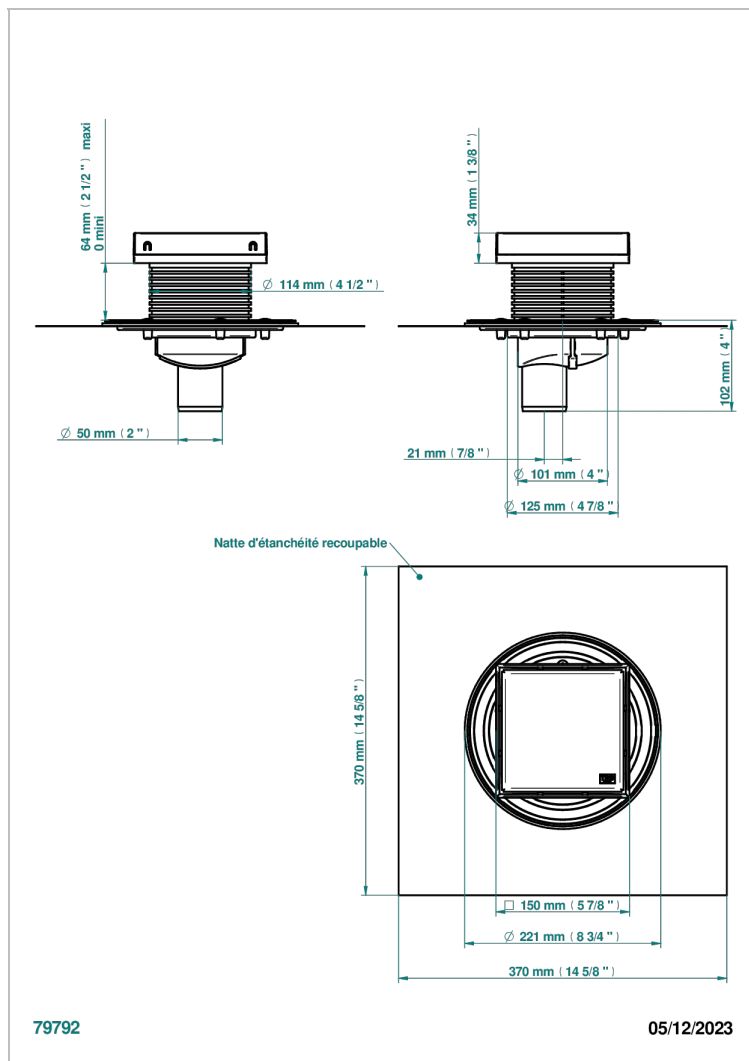

# COLLECTION GENEVE

B8C-763B150A50

Square Stainless Steel shower drain 150 mm, with bottom outlet D50mm, full cover grid

THG<sup>®</sup>  
PARIS

## CARACTERÍSTICAS

- Collection Genève
- Square Stainless Steel shower drain 150 mm, with bottom outlet D50mm, full cover grid