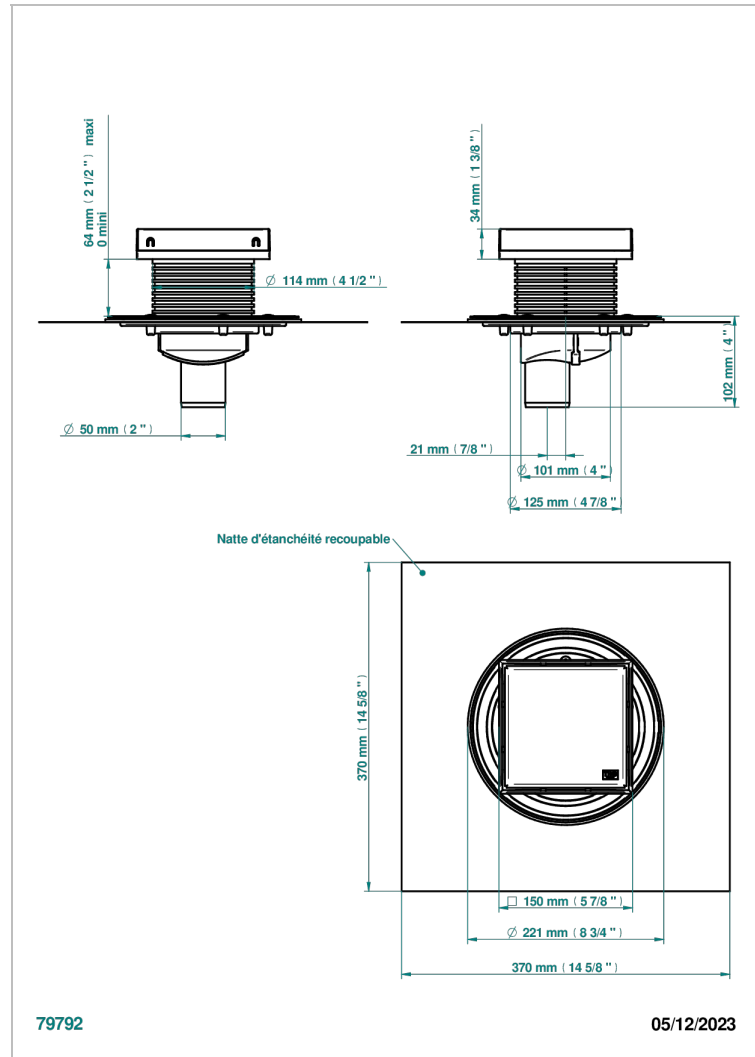

# COLLECTION GENEVE

B8C-763B150A50

Square Stainless Steel shower drain 150 mm, with bottom outlet D50mm, full cover grid

THG<sup>®</sup>  
PARIS

## CHARACTERISTIC

- Collection Genève
- Square Stainless Steel shower drain 150 mm, with bottom outlet D50mm, full cover grid