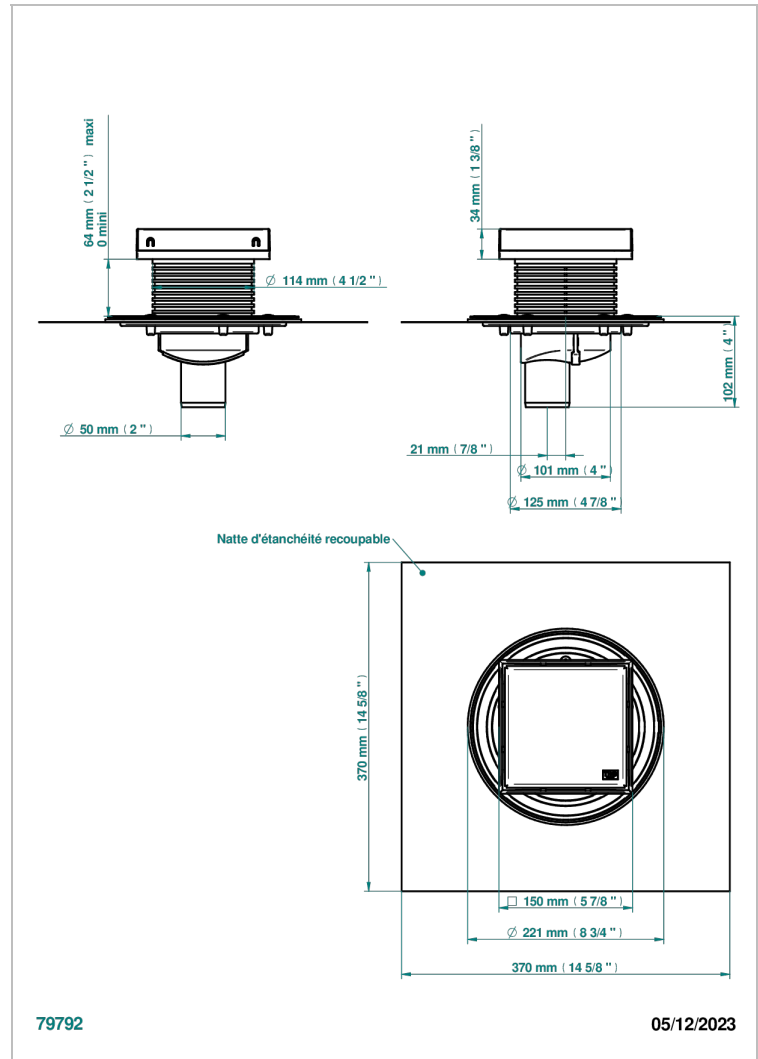

# COLLECTION GENEVE

B8C-763B150A50

Square Stainless Steel shower drain 150 mm, with bottom outlet D50mm, full cover grid

THG<sup>®</sup>  
PARIS

## EIGENSCHAFTEN

- Collection Genève
- Square Stainless Steel shower drain 150 mm, with bottom outlet D50mm, full cover grid