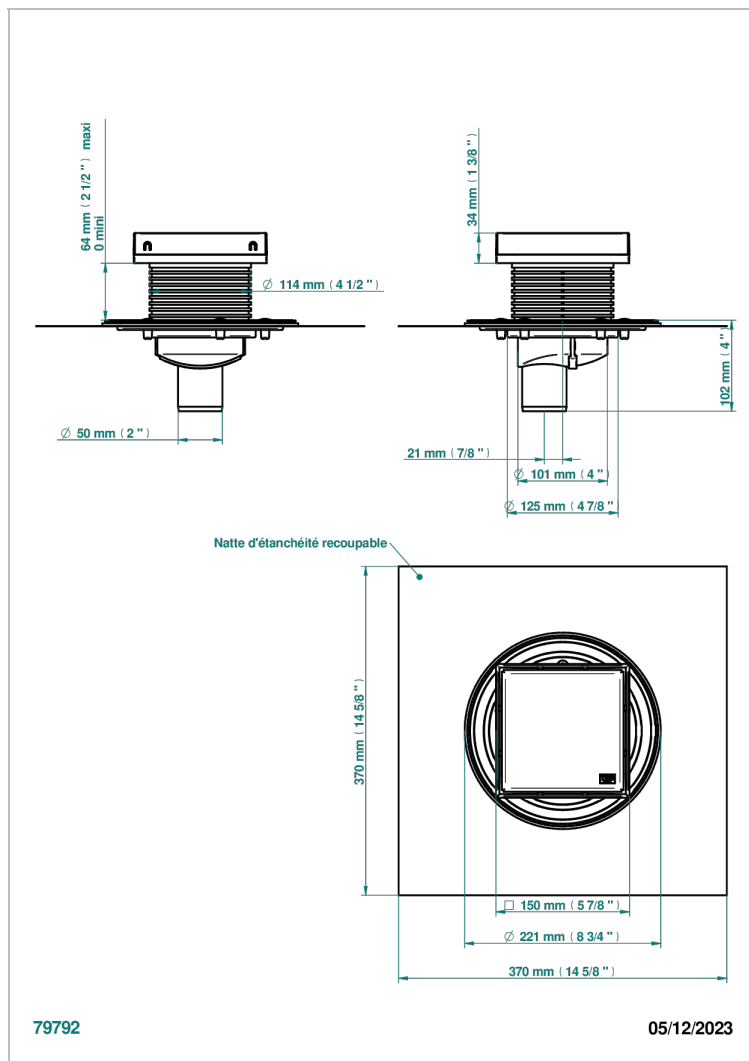

COLLECTION GENEVE

B8C-763B150A50

Square Stainless Steel shower drain 150 mm, with bottom outlet D50mm, full cover grid

THG[®]
PARIS

ХАРАКТЕРИСТИКИ

- Collection Genève
- Square Stainless Steel shower drain 150 mm, with bottom outlet D50mm, full cover grid