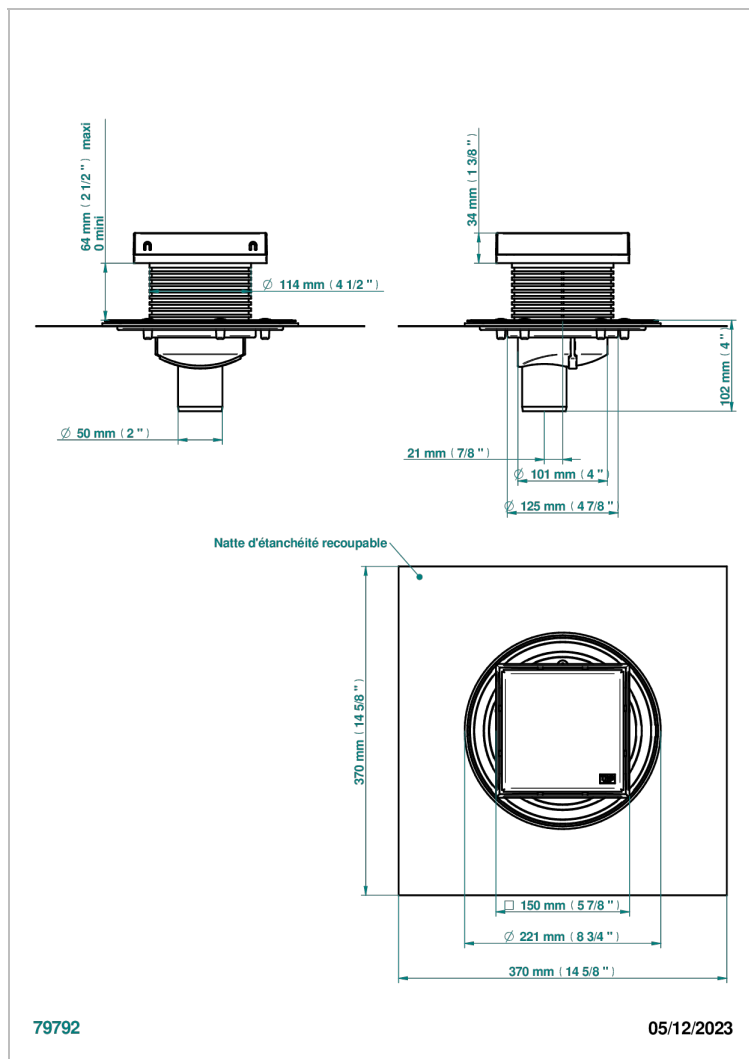

# COLLECTION GENEVE

B8C-763B150A50

Square Stainless Steel shower drain 150 mm, with bottom outlet D50mm, full cover grid

THG<sup>®</sup>  
PARIS

## CARACTERÍSTICAS

- Collection Genève
- Square Stainless Steel shower drain 150 mm, with bottom outlet D50mm, full cover grid