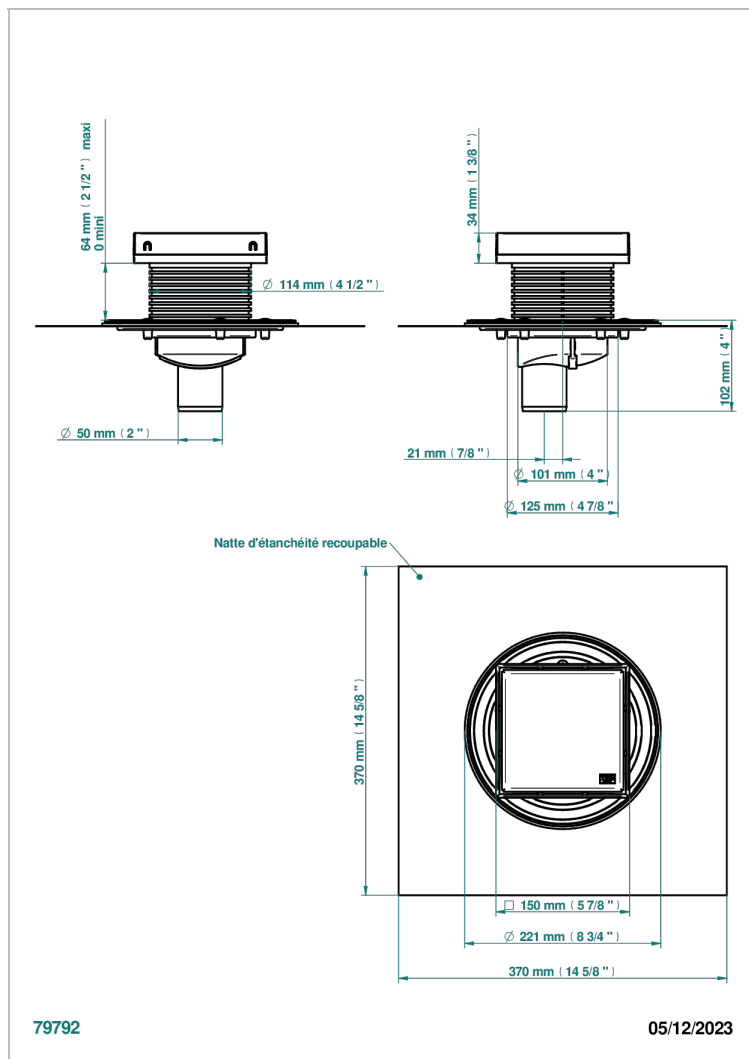

COLLECTION GENEVE

B8C-763B150A50

Square Stainless Steel shower drain 150 mm, with bottom outlet D50mm, full cover grid

THG[®]
PARIS

CHARACTERISTIC

- Collection Genève
- Square Stainless Steel shower drain 150 mm, with bottom outlet D50mm, full cover grid