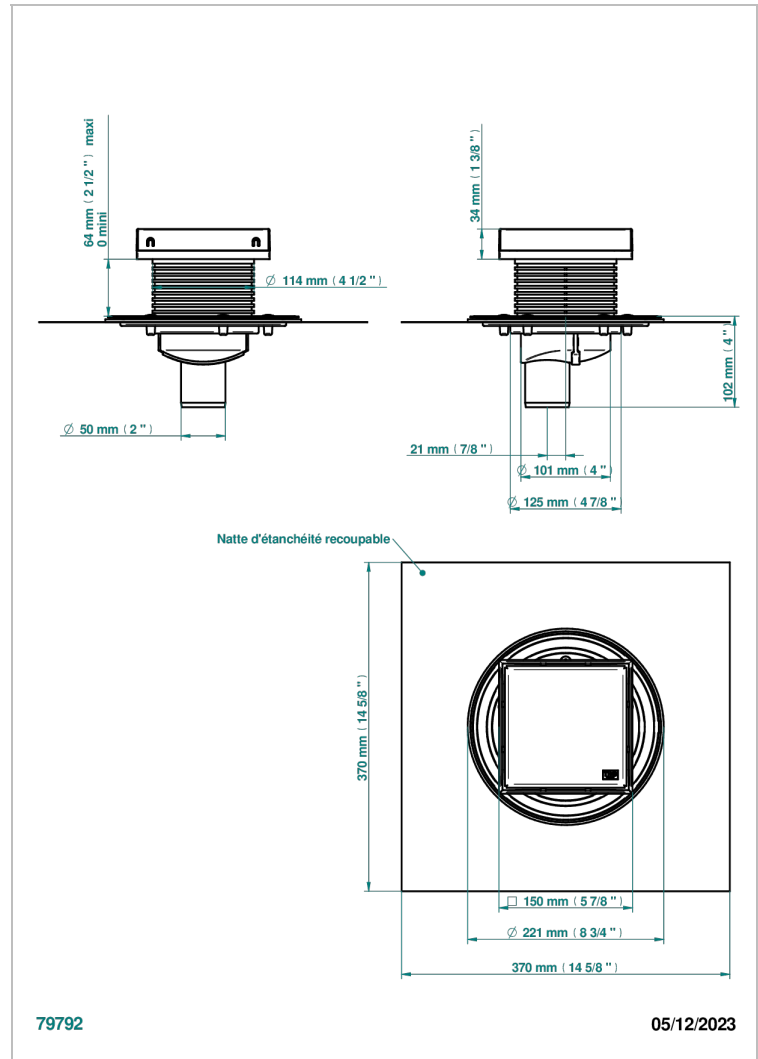

COLLECTION GENEVE

B8C-763B150A50

Square Stainless Steel shower drain 150 mm, with bottom outlet D50mm, full cover grid

THG[®]
PARIS

EIGENSCHAFTEN

- Collection Genève
- Square Stainless Steel shower drain 150 mm, with bottom outlet D50mm, full cover grid