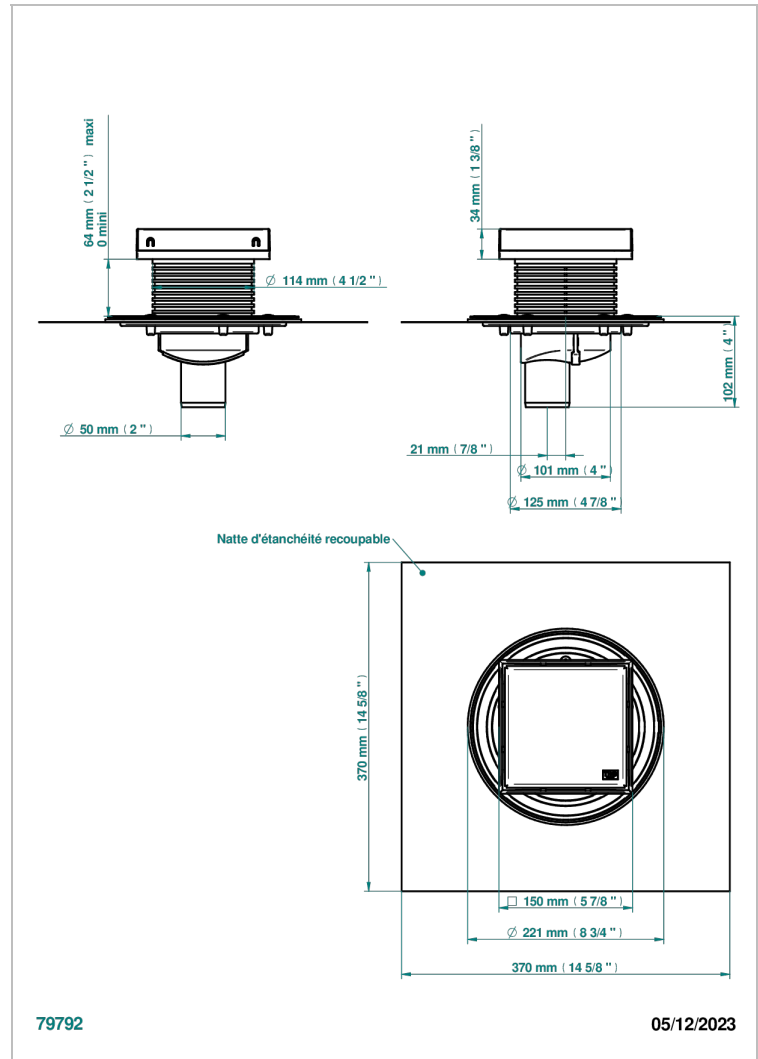

COLLECTION GENEVE

B8C-763B150A50

Square Stainless Steel shower drain 150 mm, with bottom outlet D50mm, full cover grid

THG[®]
PARIS

特色

- Collection Genève
- Square Stainless Steel shower drain 150 mm, with bottom outlet D50mm, full cover grid

可选饰面

Black ceram - D30
Blush PVD - H62
Graphite PVD - H64
Matt Umber PVD - H67
Matt blush PVD - H60
Matt graphite PVD - H65

PVD哑光棕铜 - F34
PVD哑光金 - H53
PVD哑光铜 - H50
PVD哑光镍 - H56
PVD抛光铜 - H49
PVD棕铜 - F33

PVD金色 - H52
PVD镍 - H55
Umber PVD - H66
亮面不锈钢 - A08
拉丝不锈钢 - A09