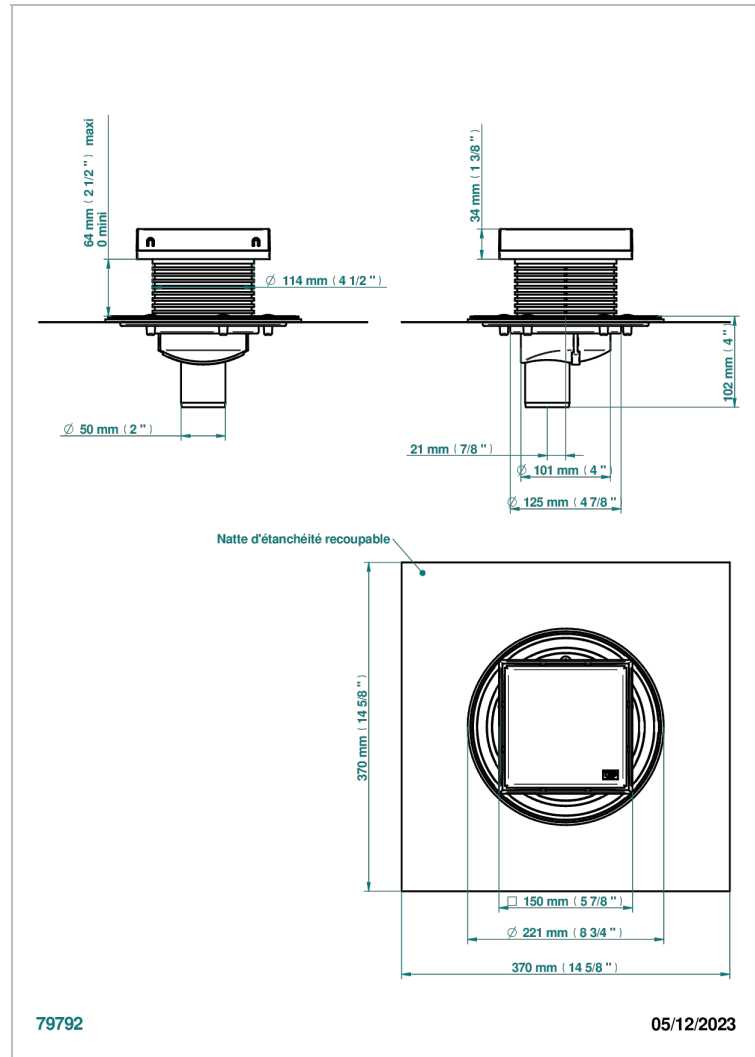

COLLECTION LONDON

B8B-763B150A50

Square Stainless Steel shower drain 150 mm, with bottom outlet D50mm, full cover grid

THG[®]
PARIS

CHARACTERISTIC

- Collection London
- Square Stainless Steel shower drain 150 mm, with bottom outlet D50mm, full cover grid