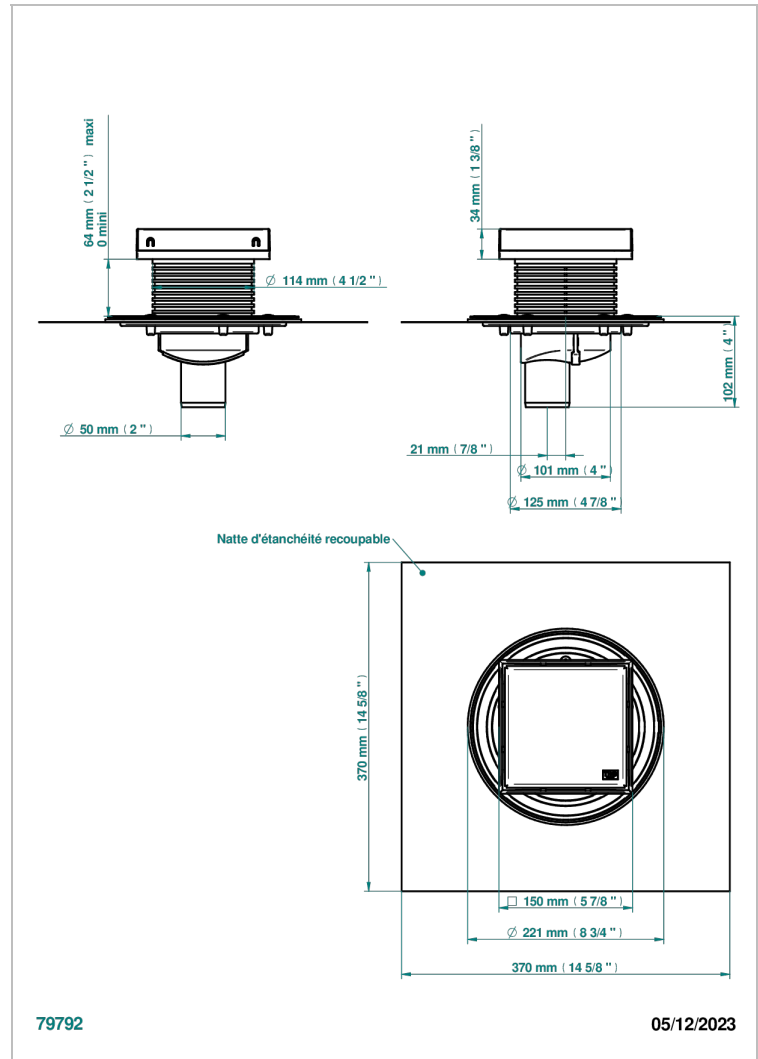

COLLECTION LONDON

B8B-763B150A50

Square Stainless Steel shower drain 150 mm, with bottom outlet D50mm, full cover grid

THG[®]
PARIS

CARACTERÍSTICAS

- Collection London
- Square Stainless Steel shower drain 150 mm, with bottom outlet D50mm, full cover grid