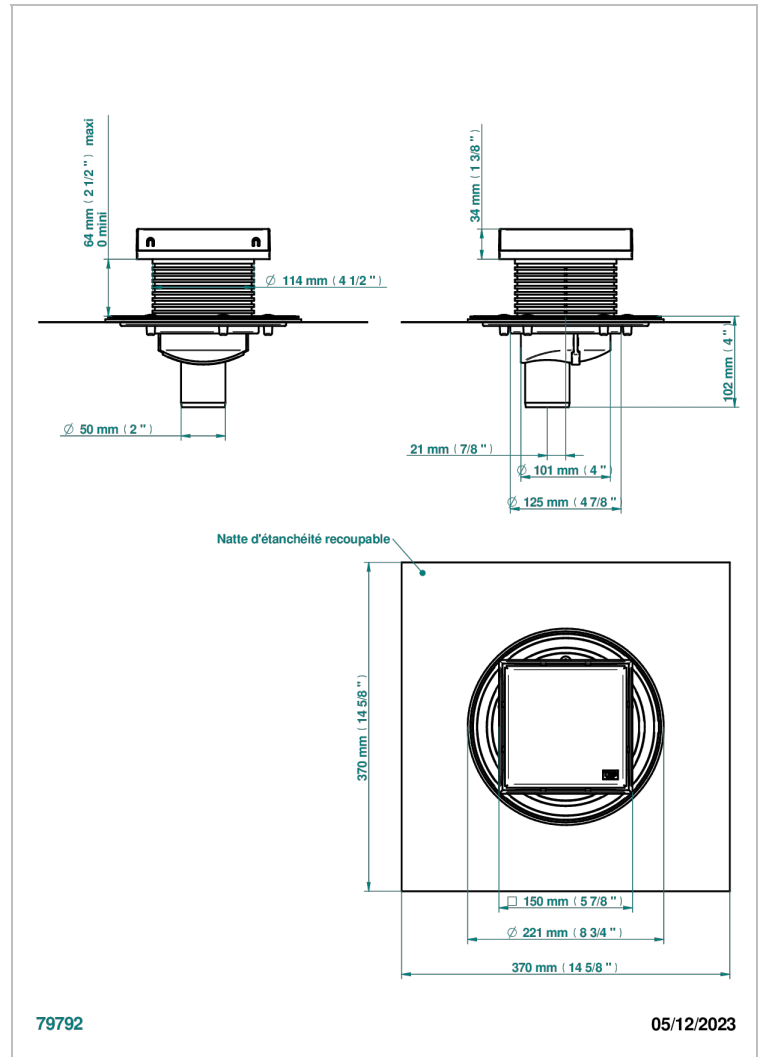

COLLECTION LONDON

B8B-763B150A50

Square Stainless Steel shower drain 150 mm, with bottom outlet D50mm, full cover grid

THG[®]
PARIS

EIGENSCHAFTEN

- Collection London
- Square Stainless Steel shower drain 150 mm, with bottom outlet D50mm, full cover grid