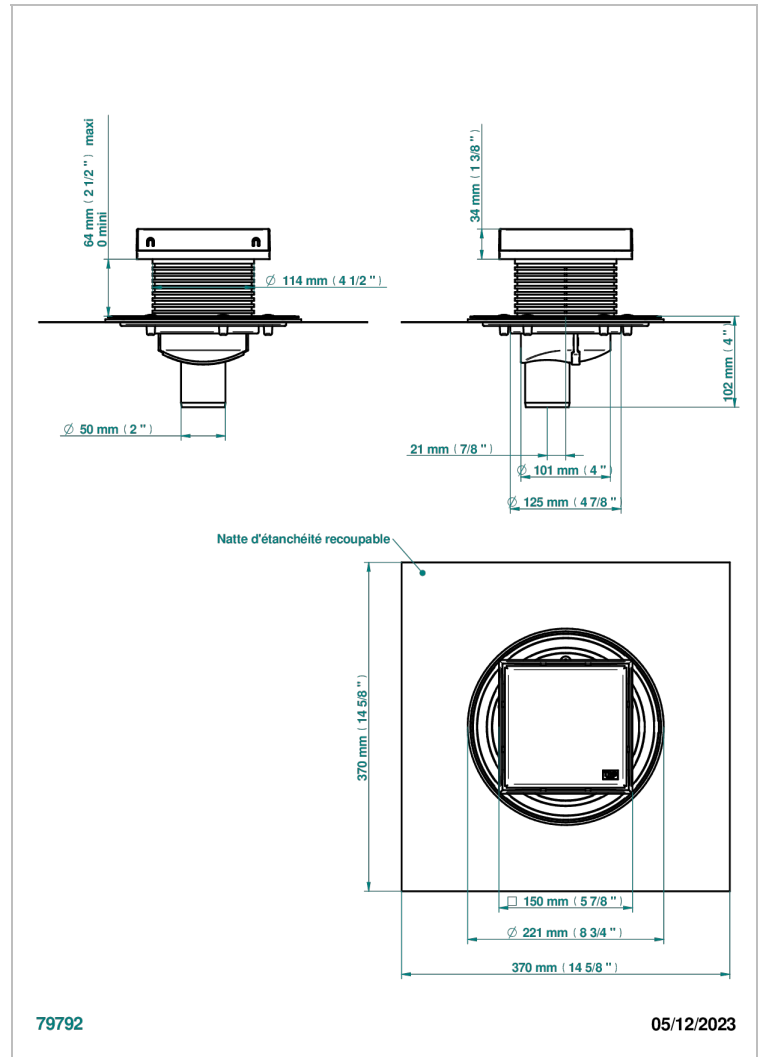

COLLECTION LONDON

B8B-763B150A50

Square Stainless Steel shower drain 150 mm, with bottom outlet D50mm, full cover grid

THG[®]
PARIS

CARACTERÍSTICAS

- Collection London
- Square Stainless Steel shower drain 150 mm, with bottom outlet D50mm, full cover grid