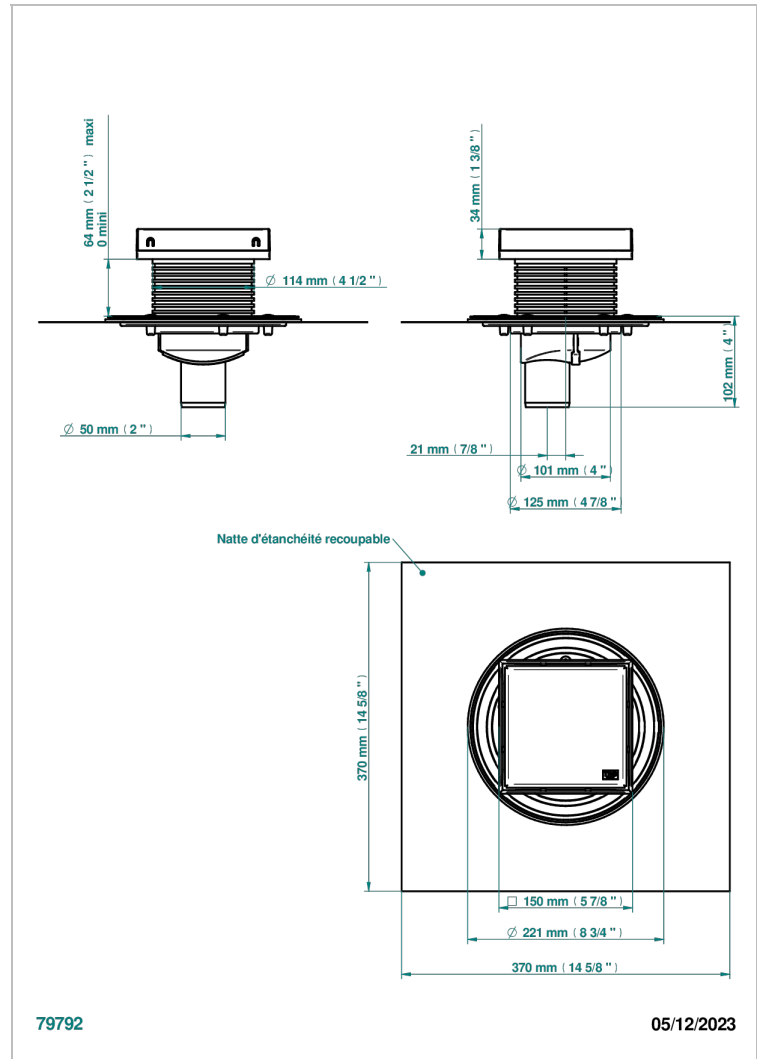

# COLLECTION LONDON

B8B-763B150A50

Square Stainless Steel shower drain 150 mm, with bottom outlet D50mm, full cover grid

THG<sup>®</sup>  
PARIS

## CHARACTERISTIC

- Collection London
- Square Stainless Steel shower drain 150 mm, with bottom outlet D50mm, full cover grid