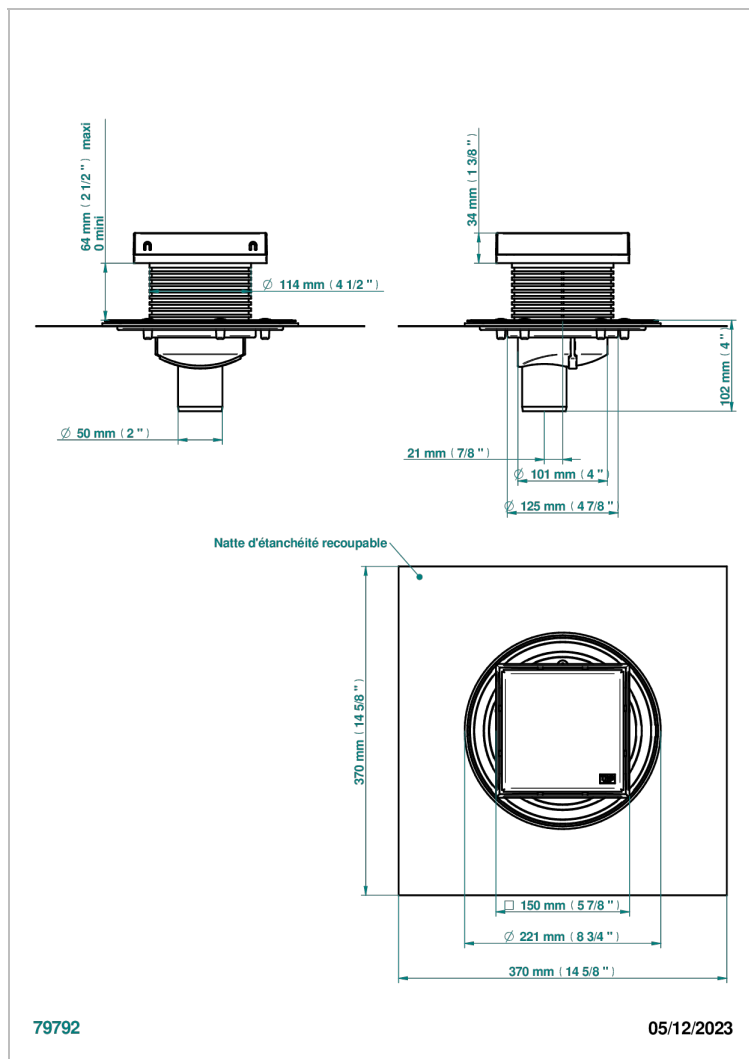

COLLECTION LONDON

B8B-763B150A50

Square Stainless Steel shower drain 150 mm, with bottom outlet D50mm, full cover grid

THG[®]
PARIS

EIGENSCHAFTEN

- Collection London
- Square Stainless Steel shower drain 150 mm, with bottom outlet D50mm, full cover grid